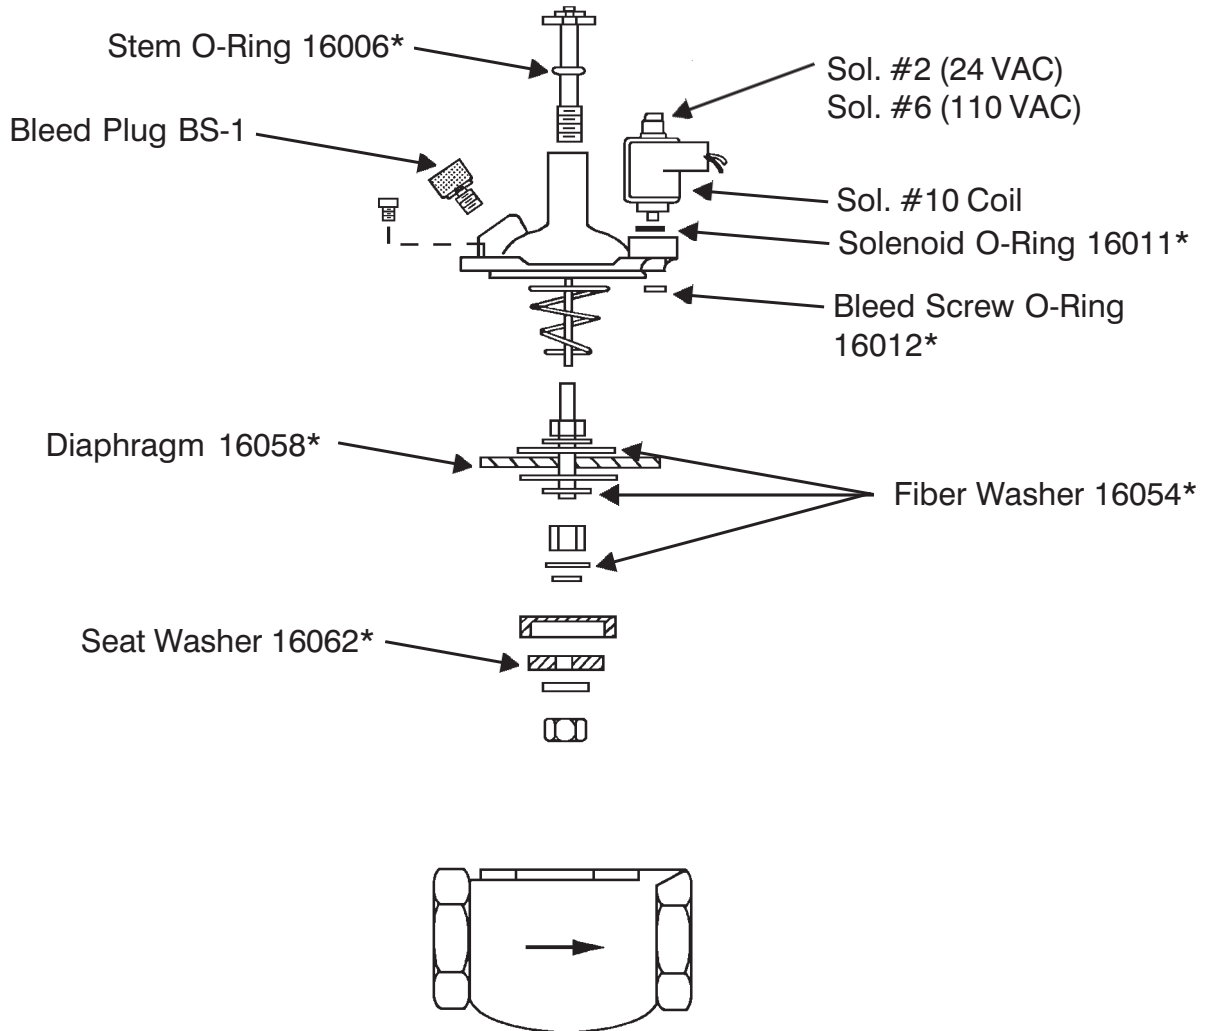

1 1/2" 950 Series Electric Valve

REPAIR KITS BPS-6

(includes Asterisk Items)

1	16058	Diaphragm
1	16062	Seat Washer
3	16054	Fiber Washer
1	16012	Bleed Screw O-Ring
1	16006	Stem O-Ring
1	16011	Solenoid O-Ring