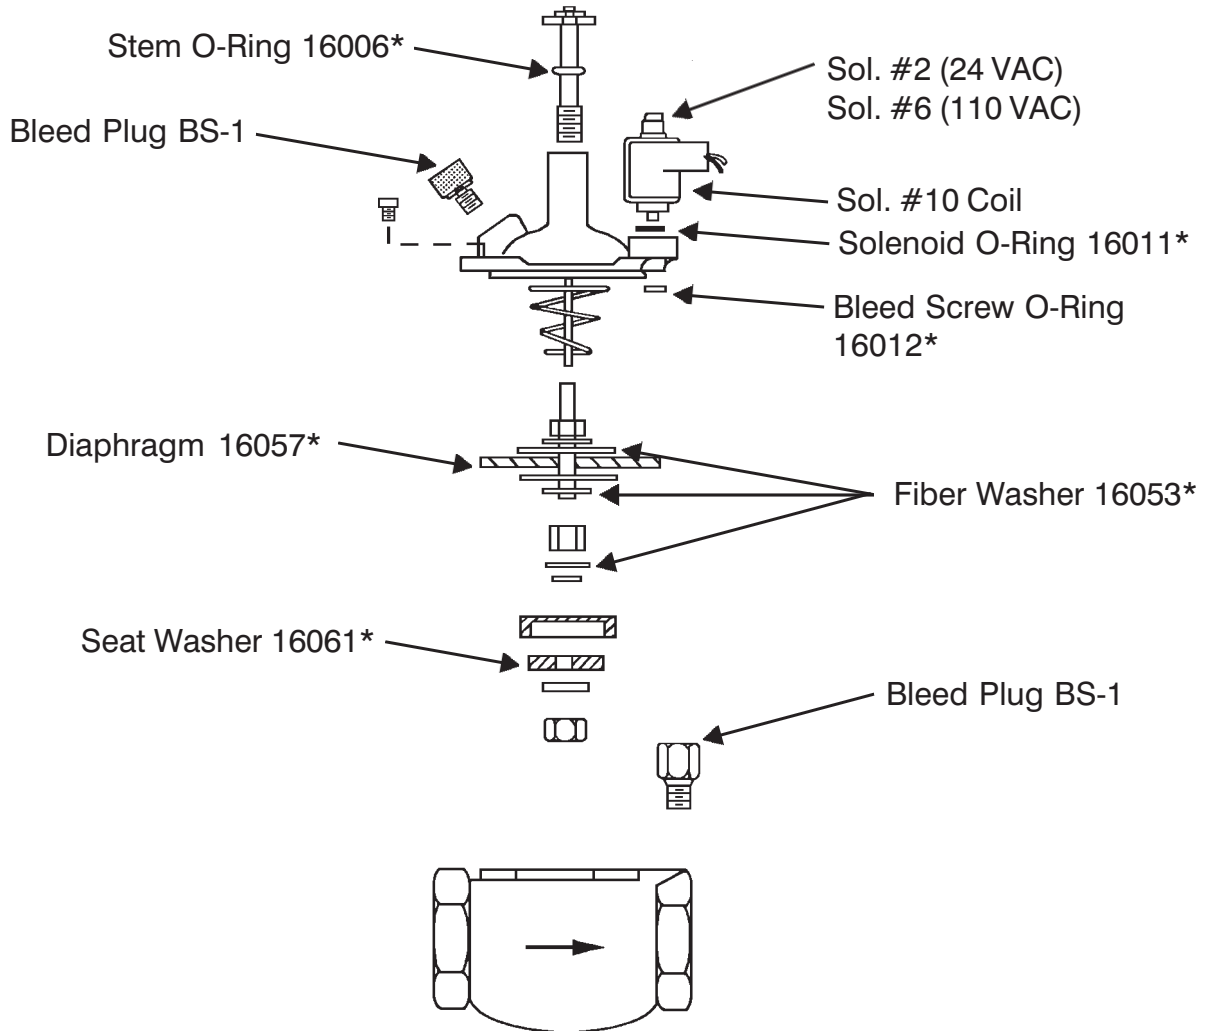

1 1/4" 950 Series Electric Valve

REPAIR KITS BPS-5

(includes Asterisk Items)

1	16057	Diaphragm
1	16061	Seat Washer
3	16053	Fiber Washer
1	16012	Bleed Screw O-Ring
1	16006	Stem O-Ring
1	16011	Solenoid O-Ring