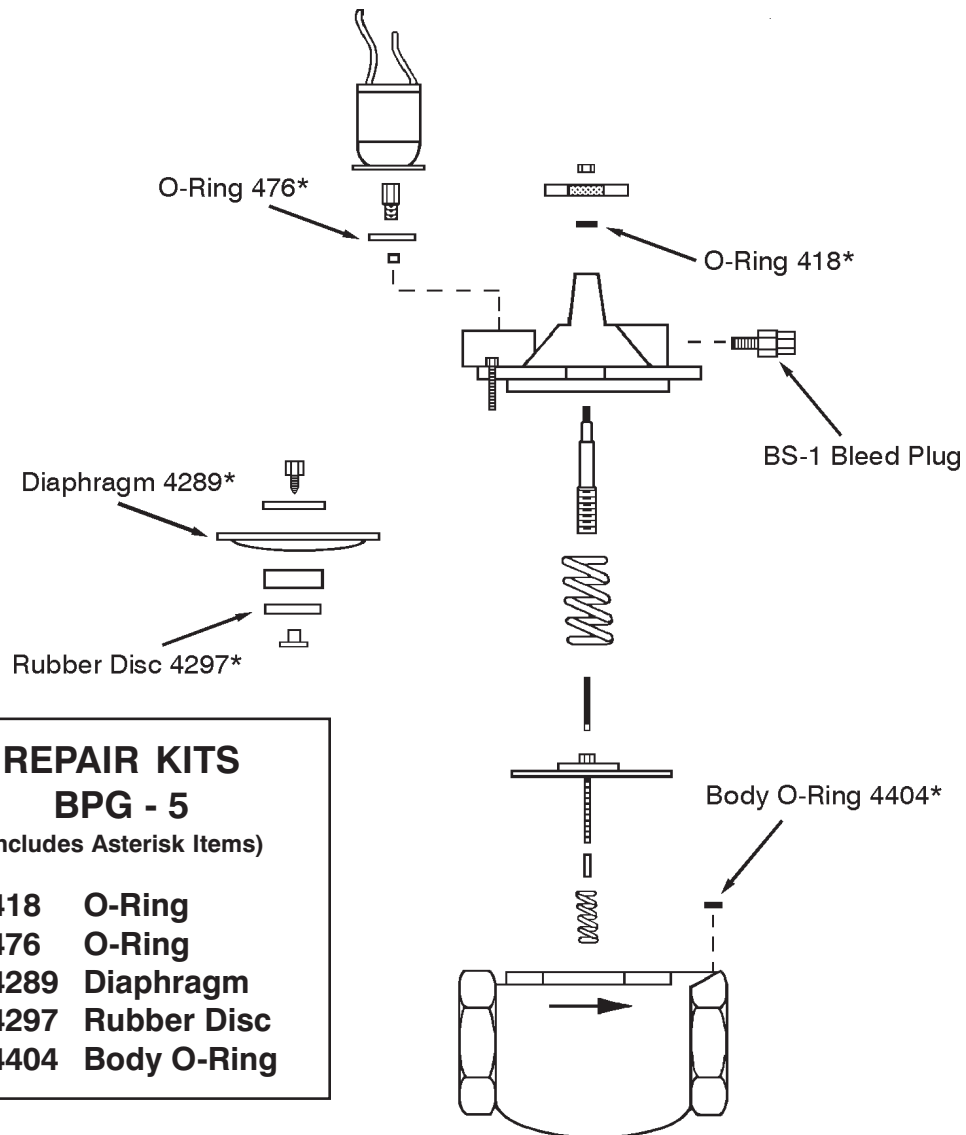

1 1/2" S-Series Electric Valve

Complete Solenoid Assembly

Sol. #4 (24 VAC)
Sol. #6 (110 VAC)

REPAIR KITS

BPG - 5

(includes Asterisk Items)

1	418	O-Ring
1	476	O-Ring
1	4289	Diaphragm
1	4297	Rubber Disc
1	4404	Body O-Ring

4404
Body O-Ring

418 O-Ring

476 O-Ring

4297
Rubber Disc

4289 Diaphragm