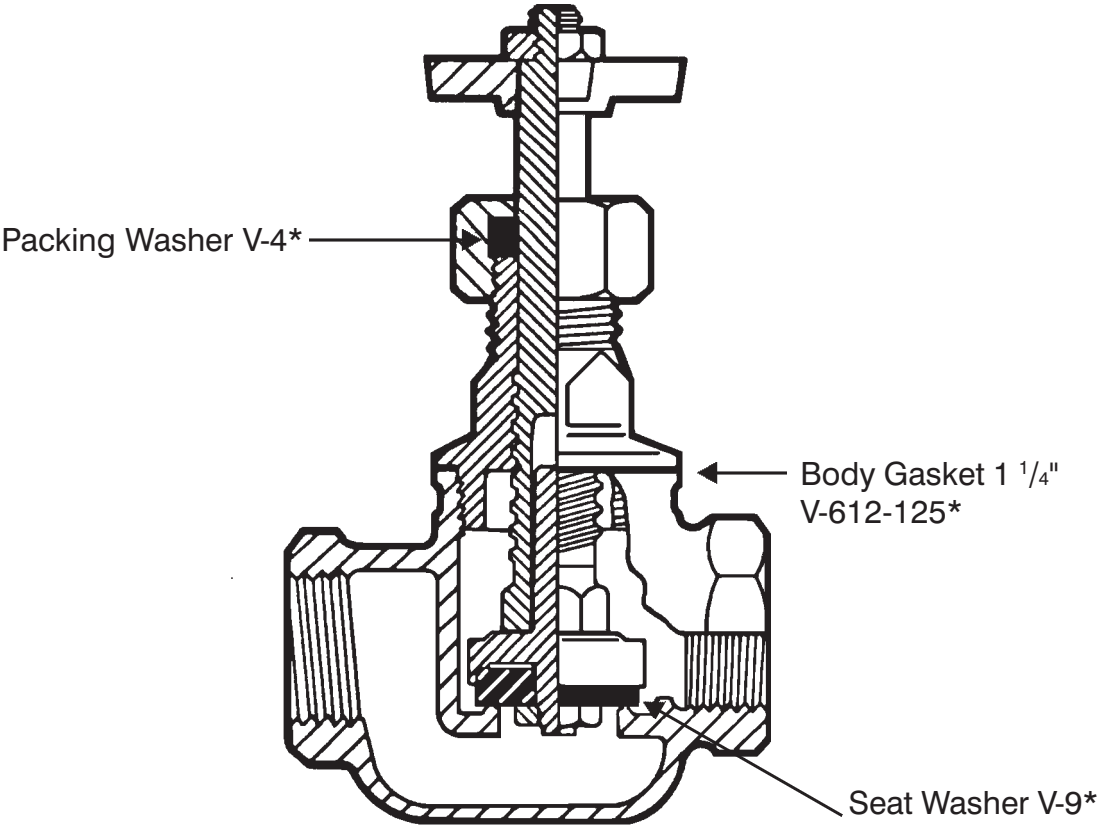

CHAMPION

100/200/300 Series 1 1/4" Brass Manual Control Valve