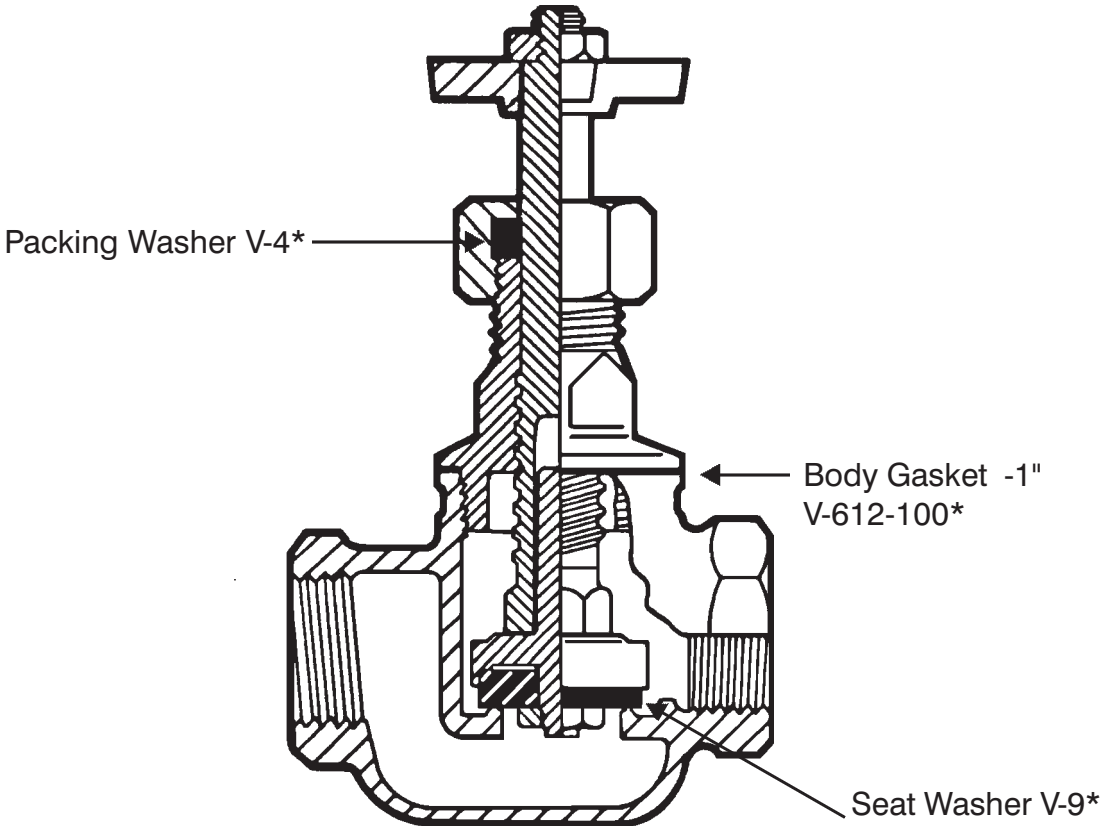

CHAMPION

100/200/300 Series 3/4" Brass Manual Control Valve

REPAIR KITS BPCH-5		
(includes Asterisk Items)		
1	V-9	Seat Washer
1	V-4	Packing Washer
1	V-612-075	Body Gasket

100/200/300 Series 1" Brass Manual Control Valve