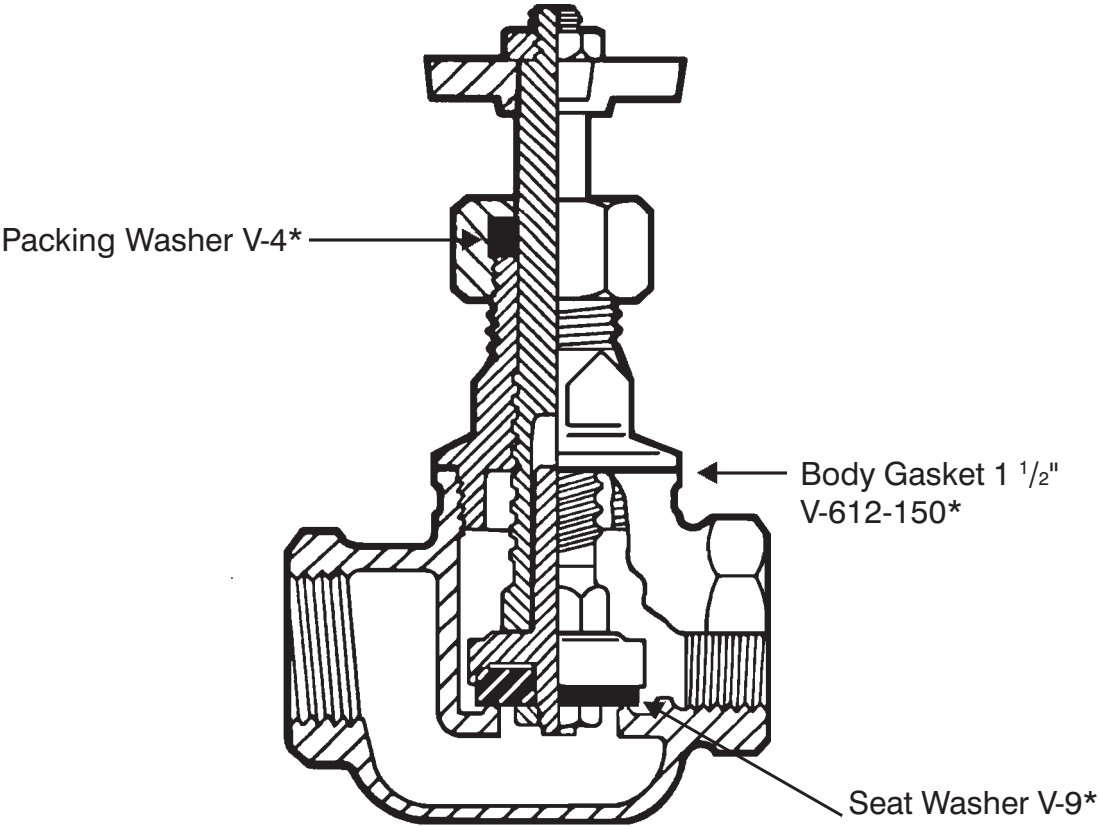

CHAMPION

100/200/300 Series 1 1/2" Brass Manual Control Valve