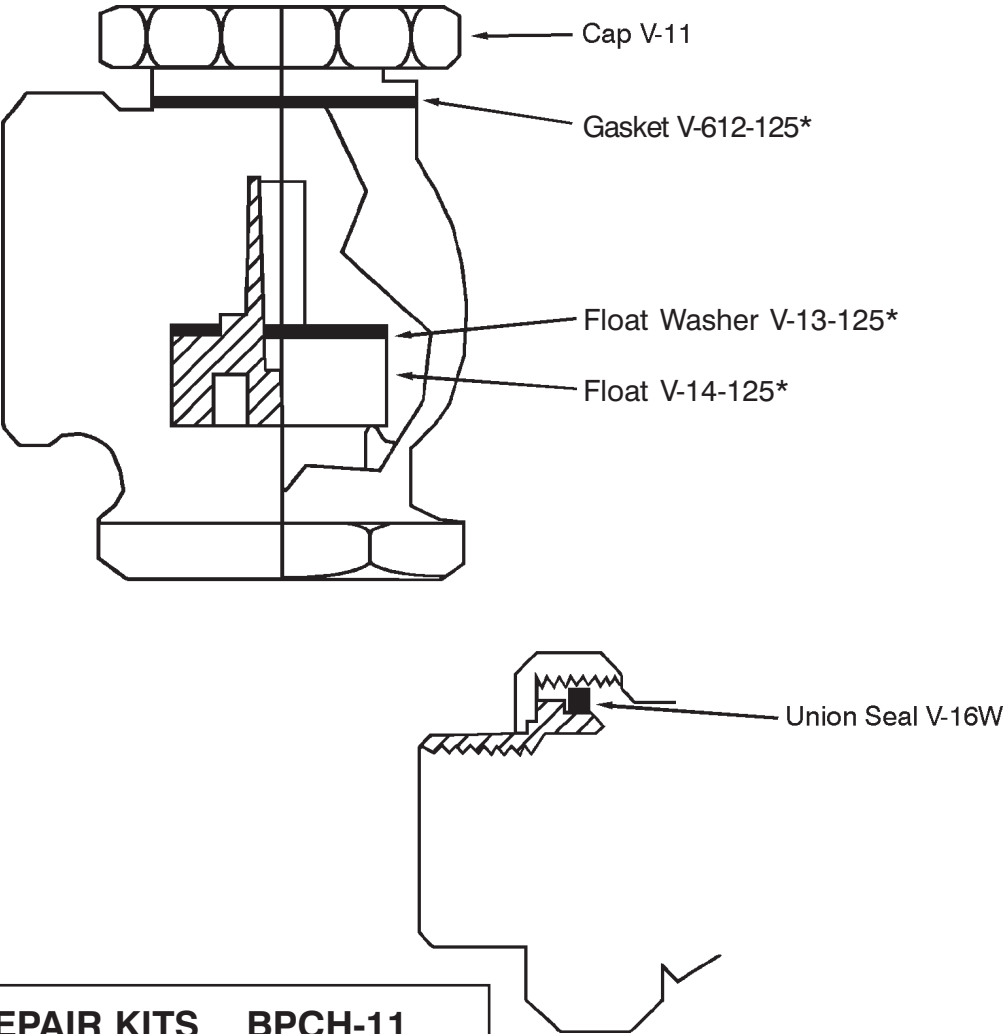

**V-14-12362-100
Float**

**V-612-100
Gasket**

**V-13-100
Float Washer**

Model 162, 262, 362, 1 1/4" Angle Vacuum Breaker

Model 362 with Union & Model 262 without Union

REPAIR KITS		BPCH-11
(includes Asterisk Items)		
1	V-612-125	Gasket
1	V-13-125	Float Washer
1	V-14-12362-125	Float

Model 162, 262, 362, 1 1/4"
Angle Vacuum Breaker

V-14-12362-125
Float

V-612-125
Gasket

V-13-125
Float Washer

Model 162, 262, 362, 1 1/2" Angle Vacuum Breaker

Model 362 with Union & Model 262 without Union

REPAIR KITS		BPCH-12
(includes Asterisk Items)		
1	V-612-150	Gasket
1	V-13-150	Float Washer
1	V-14-12362-150	Float