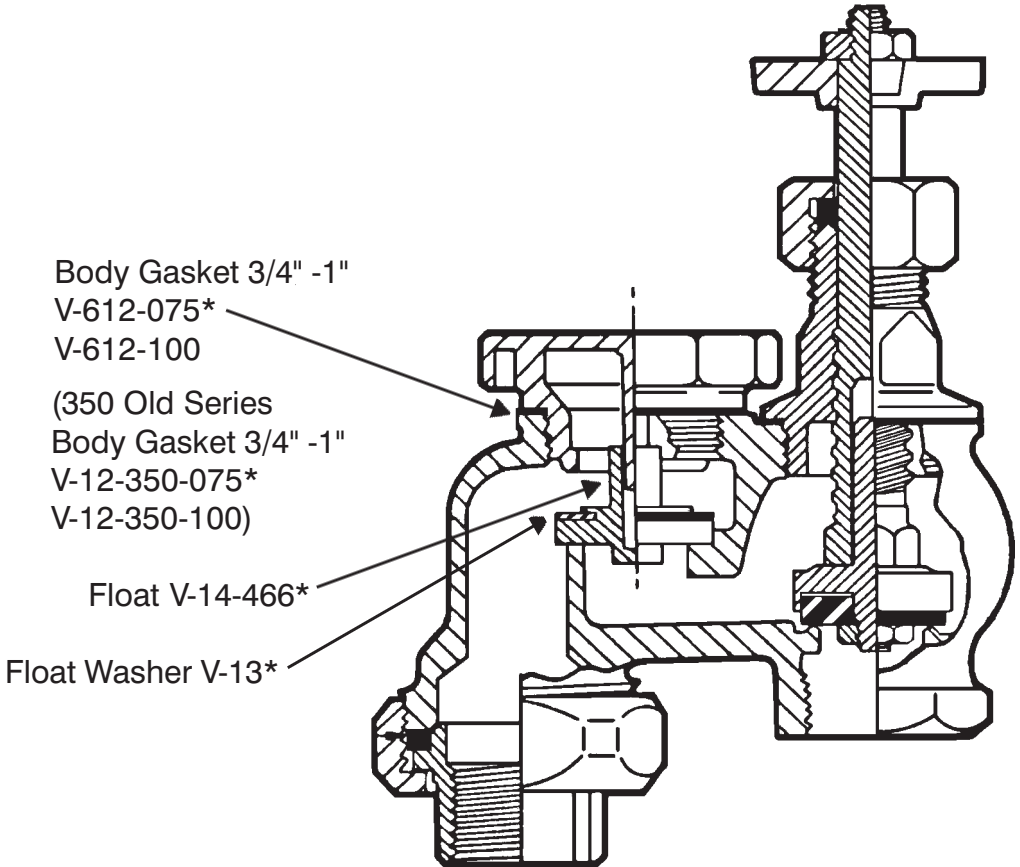

**466 Series 3/4" - 1"
(350 Old Series)
Combination Valve &
Vacuum Breaker**

REPAIR KITS BPCH-4		
(includes Asterisk Items)		
1	V-14-466	Float
1	V-13	Float Washer
1	V-612	Body Gasket
1	V-12-350	Body Gasket