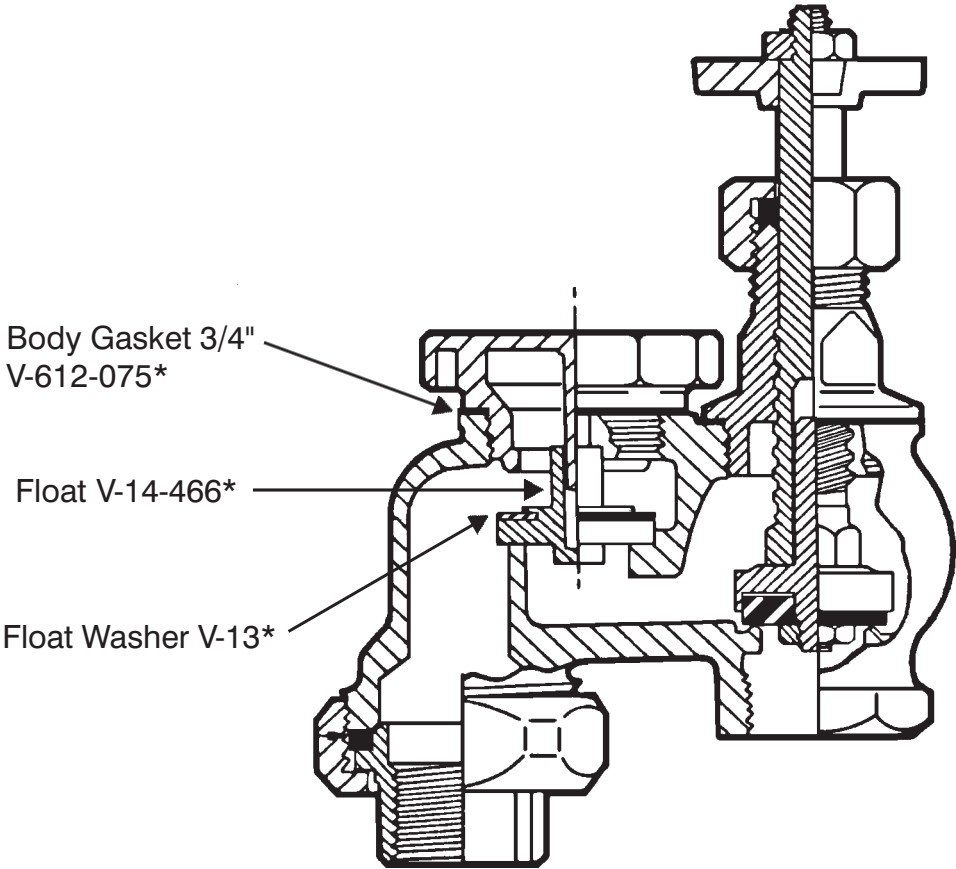

**AV-12-100
Seat Washer**

**AV-640
Solenoid O-Ring**

AV-5 Diaphragm

(6)

466 Series 3/4" Combination Valve & Vacuum Breaker

REPAIR KITS BPCH-3 (includes Asterisk Items)

- | | | |
|---|-----------|--------------|
| 1 | V-14-466 | Float |
| 1 | V-13 | Float Washer |
| 1 | V-612-075 | Body Gasket |

**466 Series 3/4" - 1"
(350 Old Series)
Combination Valve &
Vacuum Breaker**

REPAIR KITS BPCH-4		
(includes Asterisk Items)		
1	V-14-466	Float
1	V-13	Float Washer
1	V-612	Body Gasket
1	V-12-350	Body Gasket