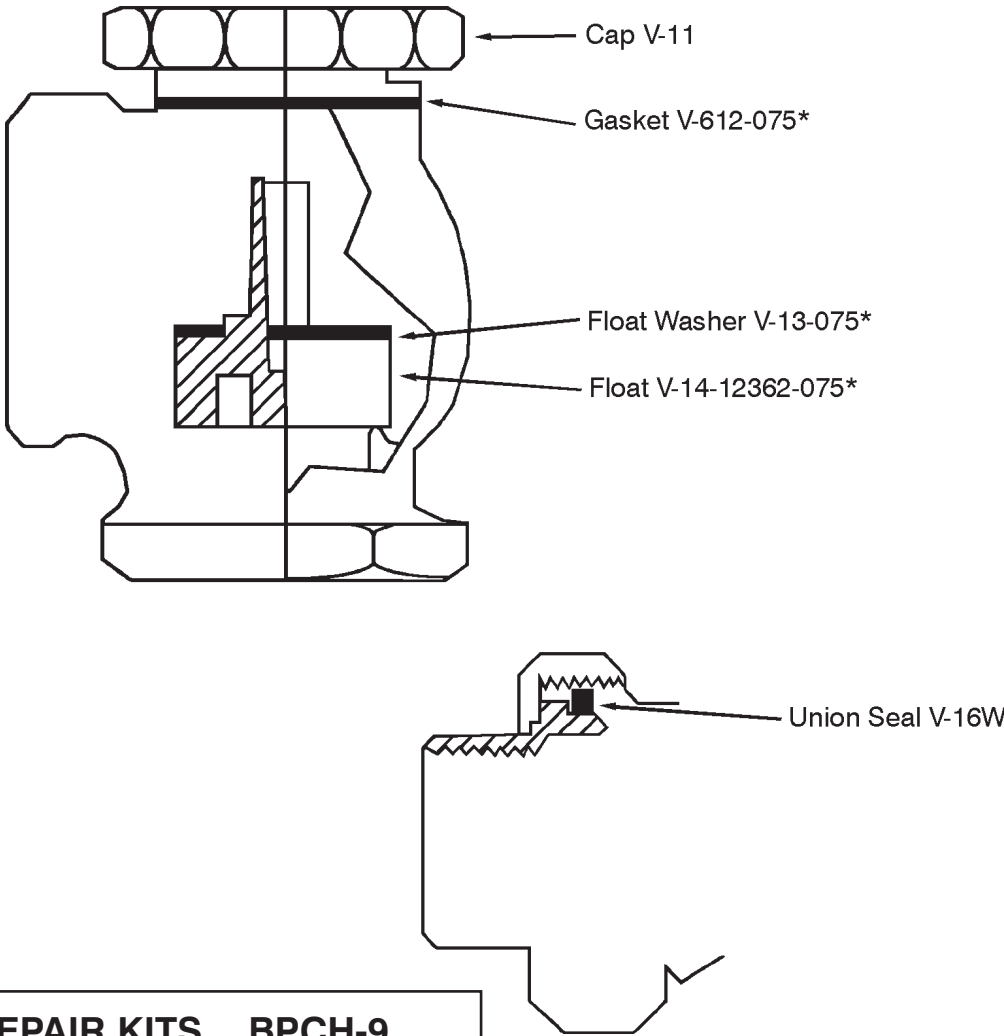

10 V-612-075 Body Gasket

Champion/Superior 1" Body Gasket

**V-612-100
Body Gasket**

**REPAIR KITS BPCH-8
(Package of 10)**

10 V-612-100 Body Gasket

(12)

Model 162, 262, 362, 3/4" Angle Vacuum Breaker

Model 362 with Union & Model 262 without Union