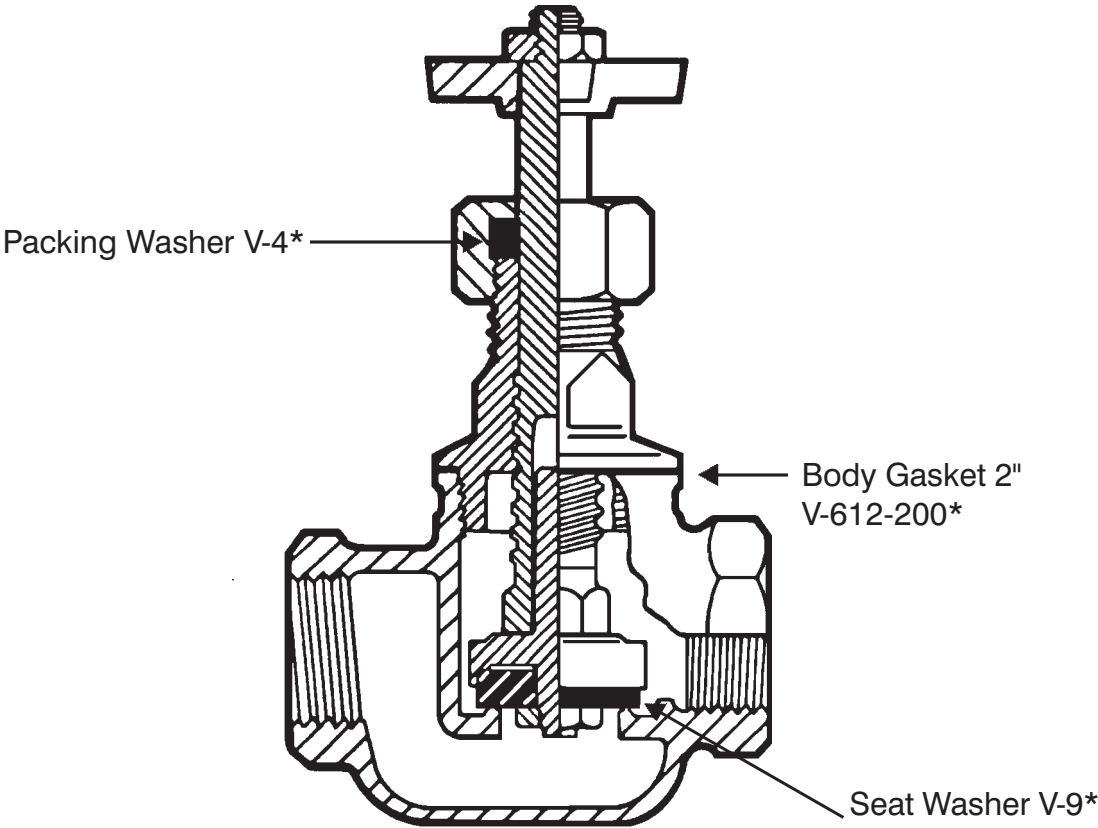

100/200/300 Series 1 1/2" Brass Manual Control Valve

REPAIR KITS BPCH-15		
(includes Asterisk Items)		
1	V-9	Seat Washer
1	V-4	Packing Washer
1	V-612-150	Body Gasket

CHAMPION

100/200/300 Series 2" Brass Manual Control Valve