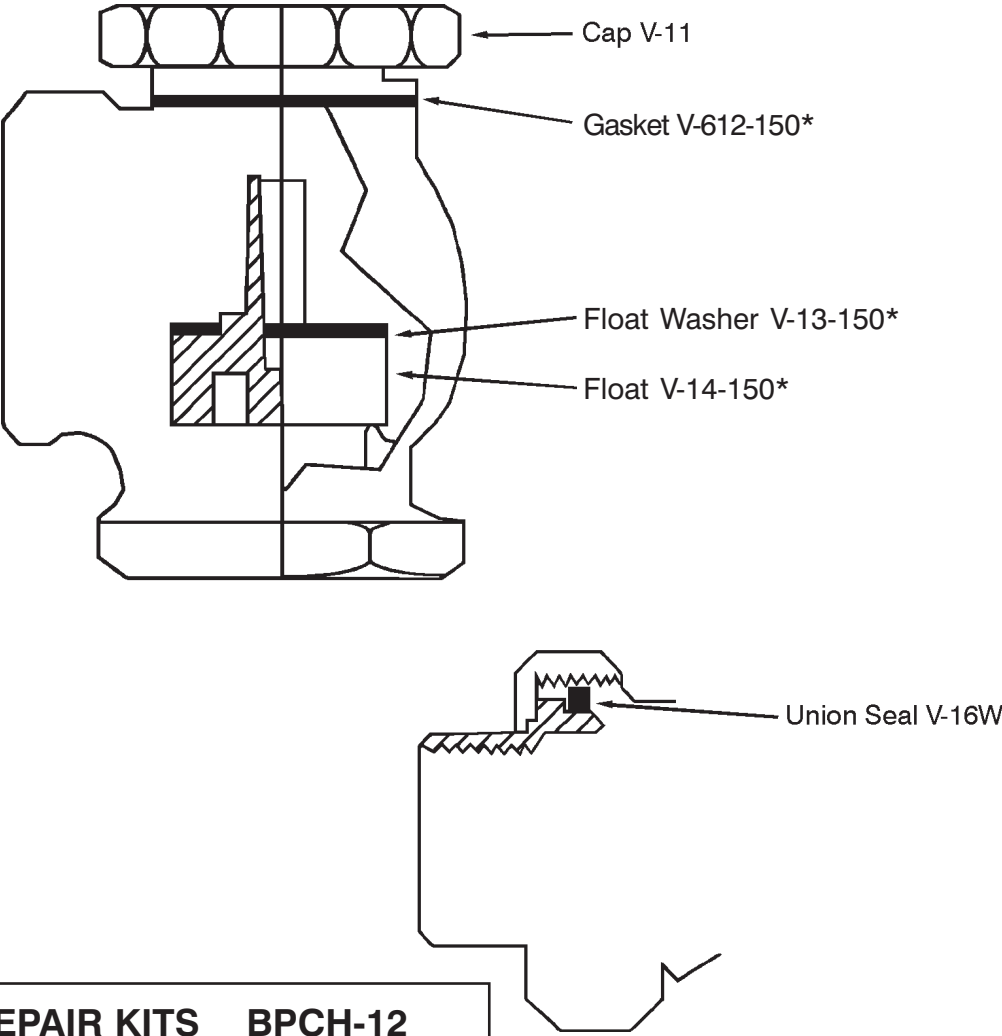

Model 162, 262, 362, 1 1/4"
Angle Vacuum Breaker

V-14-12362-125
Float

V-612-125
Gasket

V-13-125
Float Washer

Model 162, 262, 362, 1 1/2" Angle Vacuum Breaker

Model 362 with Union & Model 262 without Union

REPAIR KITS		BPCH-12
(includes Asterisk Items)		
1	V-612-150	Gasket
1	V-13-150	Float Washer
1	V-14-12362-150	Float

Model 162, 262, 362, 1 1/2" Angle Vacuum Breaker

V-14-12362-150
Float

V-612-150
Gasket

V-13-150
Float Washer

CHAMPION

Model 162, 262, 362, 2" Angle Vacuum Breaker

Model 362 with Union & Model 262 without Union