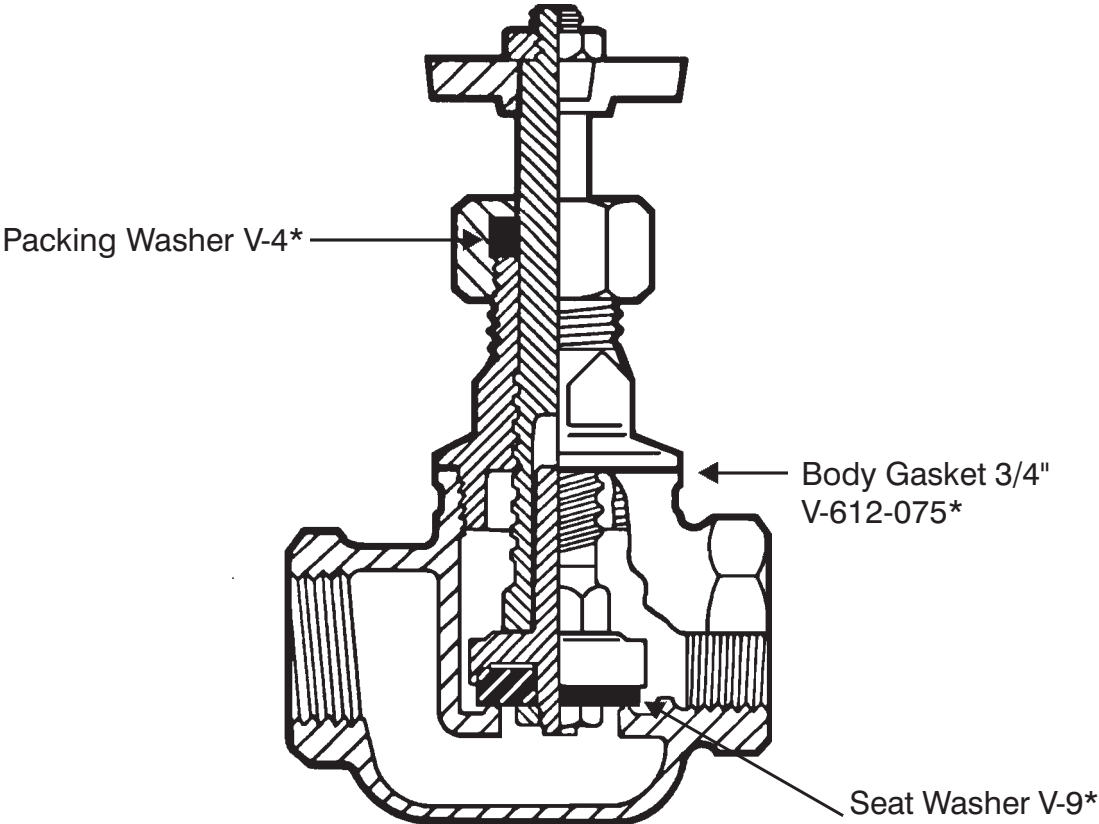

CHAMPION

100/200/300 Series 3/4" Brass Manual Control Valve