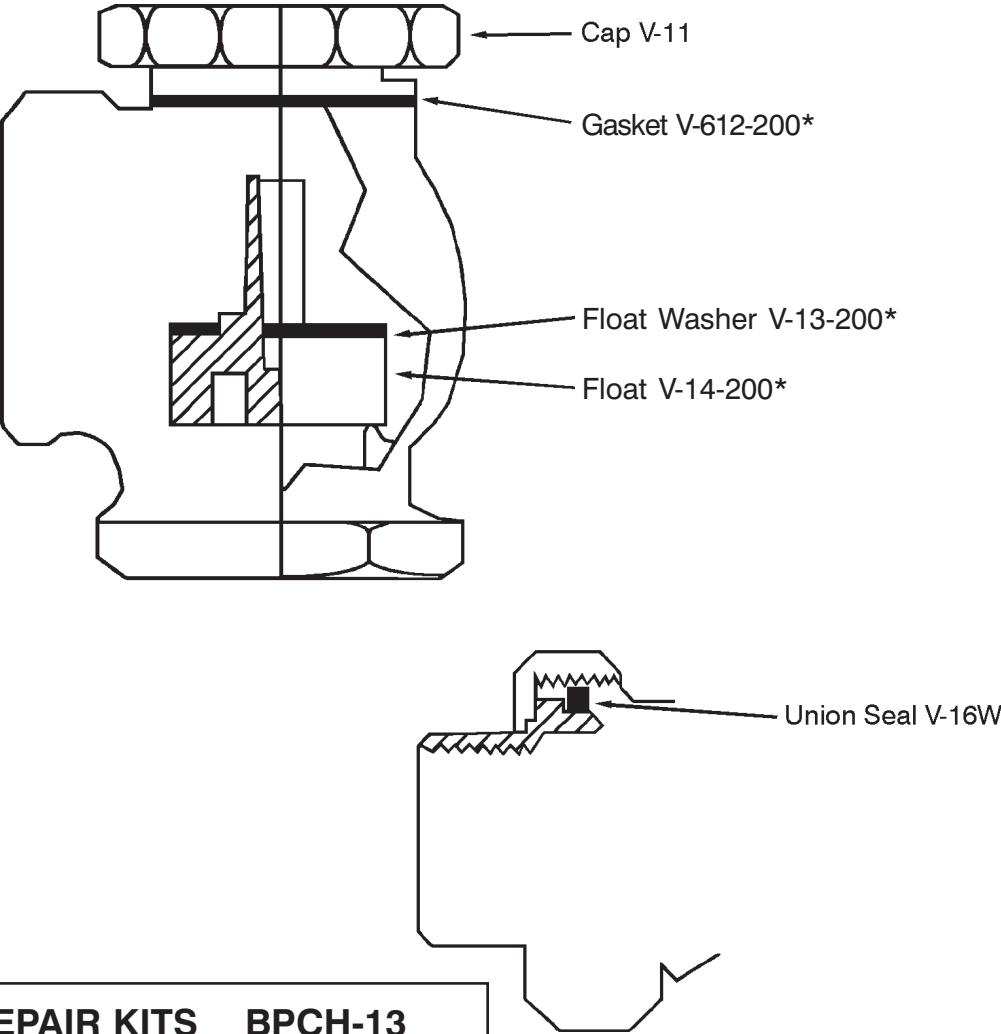

Model 162, 262, 362, 1 1/2" Angle Vacuum Breaker

V-14-12362-150
Float

V-612-150
Gasket

V-13-150
Float Washer

CHAMPION

Model 162, 262, 362, 2" Angle Vacuum Breaker

Model 362 with Union & Model 262 without Union