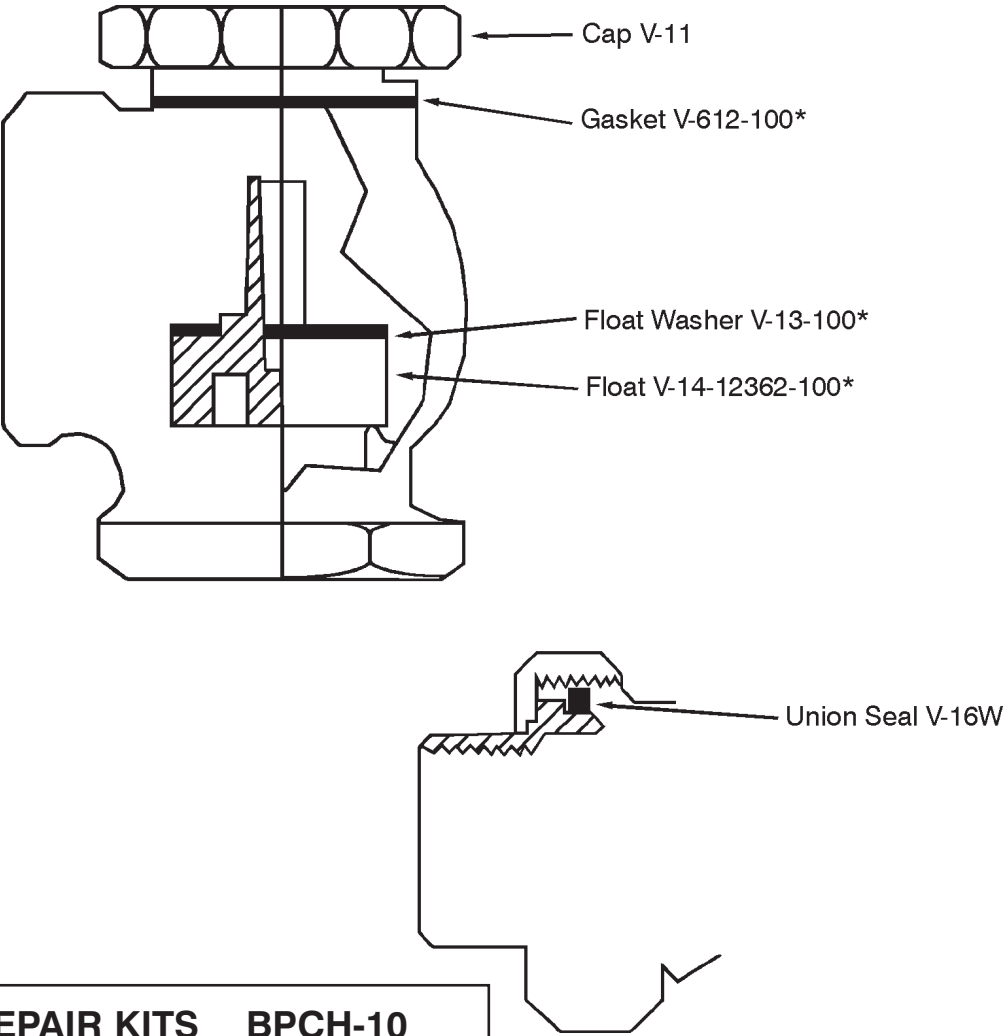

CHAMPION

Model 162, 262, 362, 1" Angle Vacuum Breaker

Model 362 with Union & Model 262 without Union

REPAIR KITS BPCH-10	
(includes Asterisk Items)	
1	V-612-100 Gasket
1	V-13-100 Float Washer
1	V-14-12362-100 Float