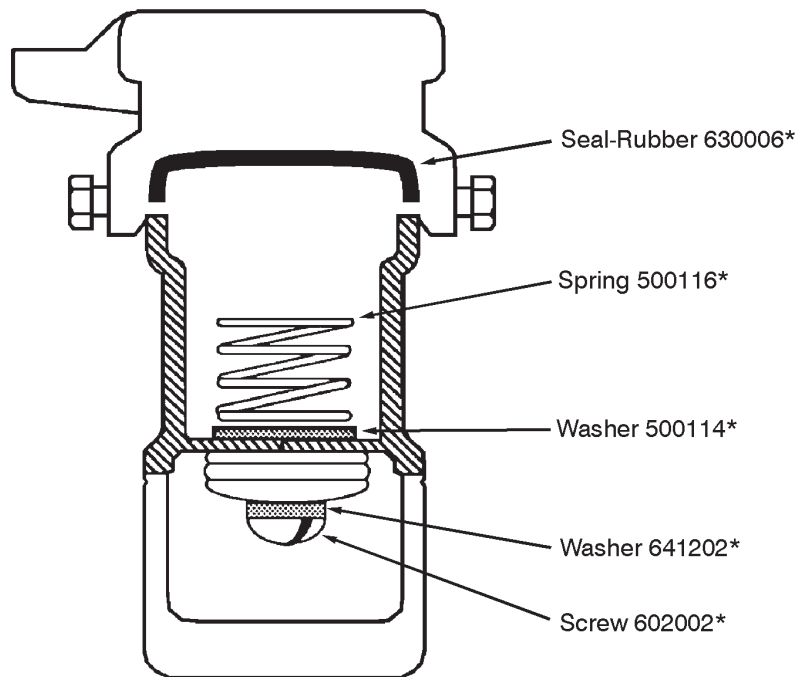

30 One Piece Quick Coupling Valve

REPAIR KITS BPB-3

(includes Asterisk Items)

1	630006	Seal-Rubber	1	500114	Washer
1	500116	Spring	1	641202	Washer
			1	602002	Screw