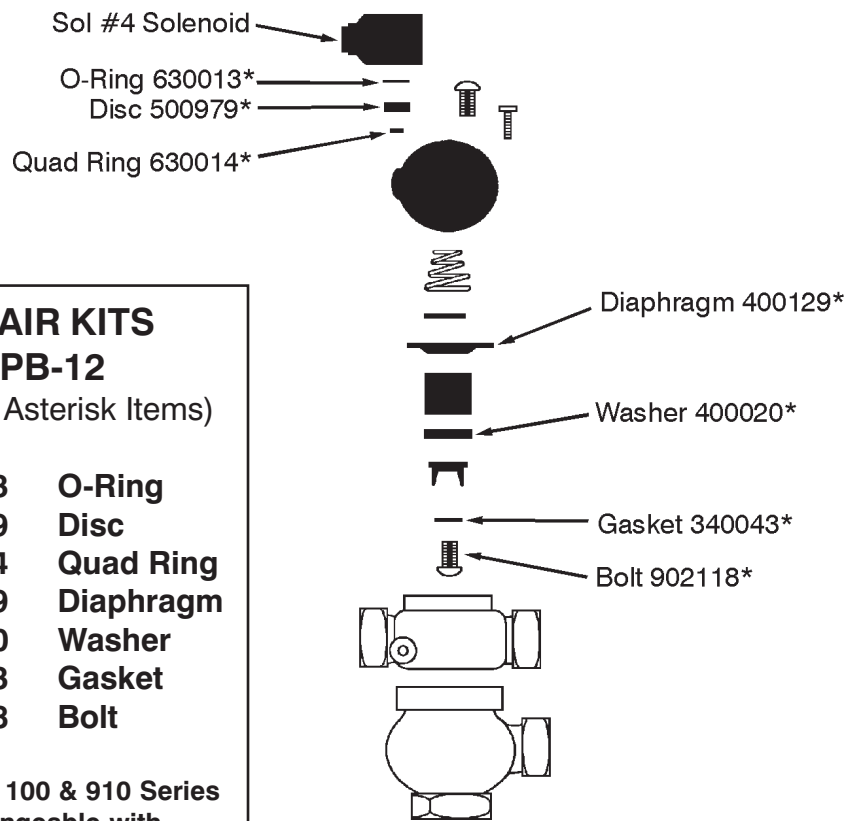

109 & 910, 1 1/2", 2" Angle or Globe Repair Kit

REPAIR KITS BPB-12

(includes Asterisk Items)

1	630013	O-Ring
1	500979	Disc
1	630014	Quad Ring
1	400129	Diaphragm
1	400020	Washer
1	340043	Gasket
1	902118	Bolt

All parts for 100 & 910 Series
are interchangeable with
exception of valve bodies.