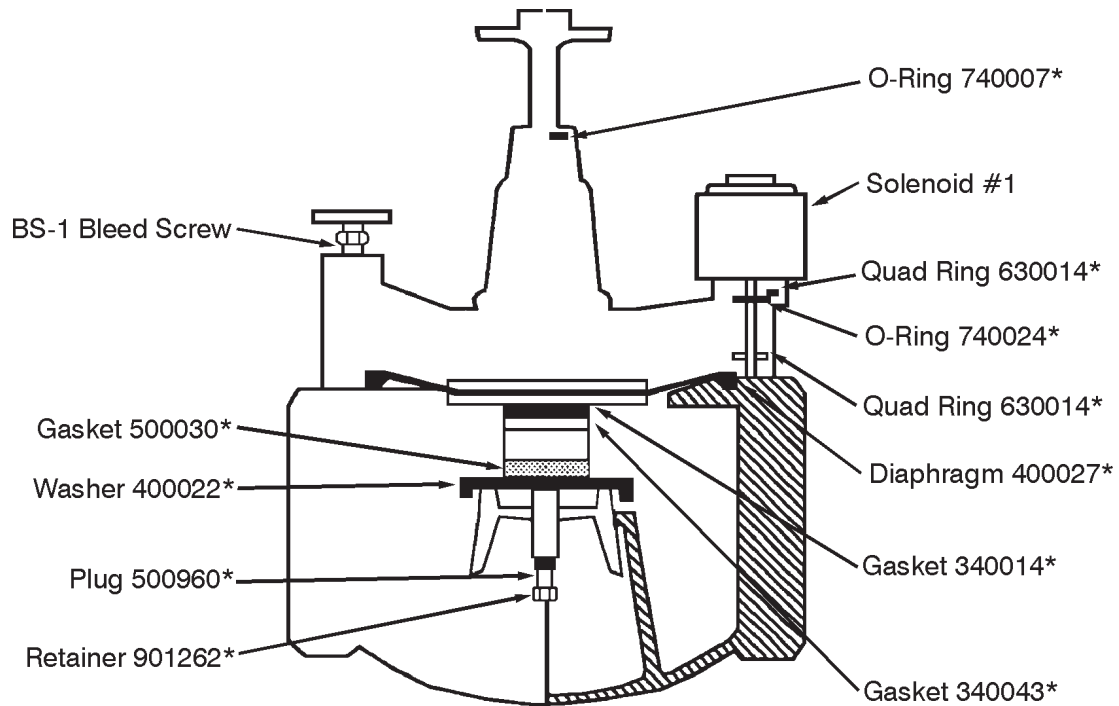

## 53 GE, 1 1/2" Globe Electric Valve