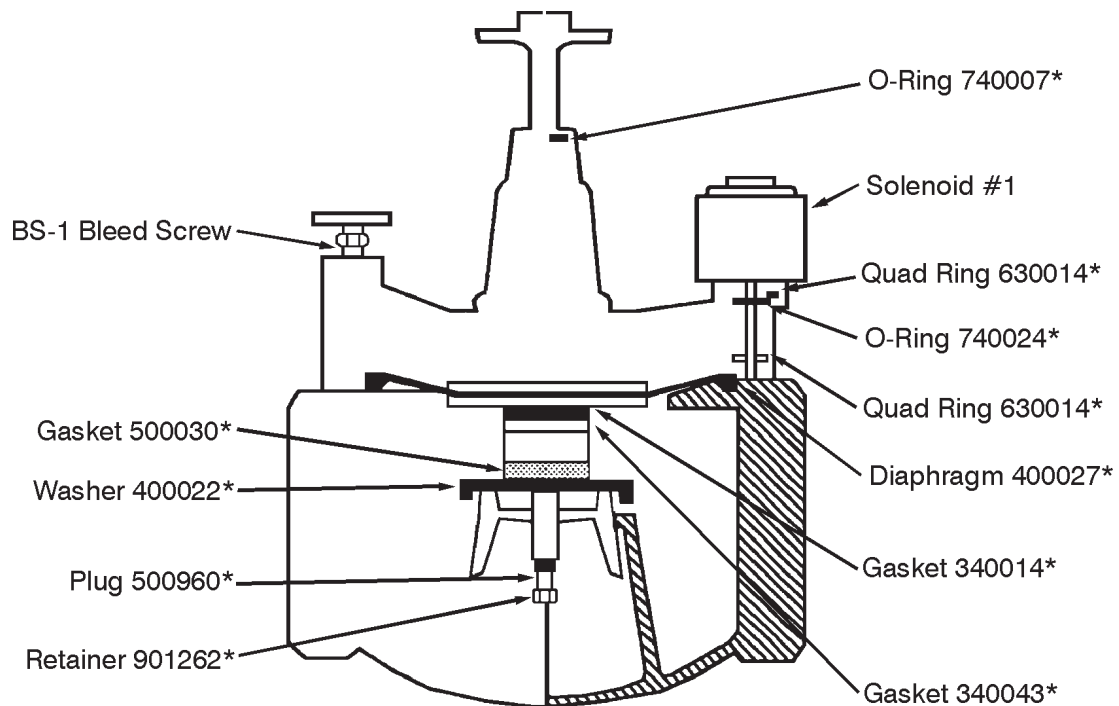

901262
Retainer

630005
O-Ring

630014
O-Ring

53 GE, 1 1/2" Globe Electric Valve

REPAIR KITS BPB-22

(includes Asterisk Items)

1	740007	O-Ring	1	400022	Washer
1	740024	O-Ring	1	901262	Retainer
1	400027	Diaphragm	1	500030	Gasket
1	340014	Gasket	1	500960	Plug
1	340043	Gasket	2	630014	Quad Ring
1	500498	Gasket			