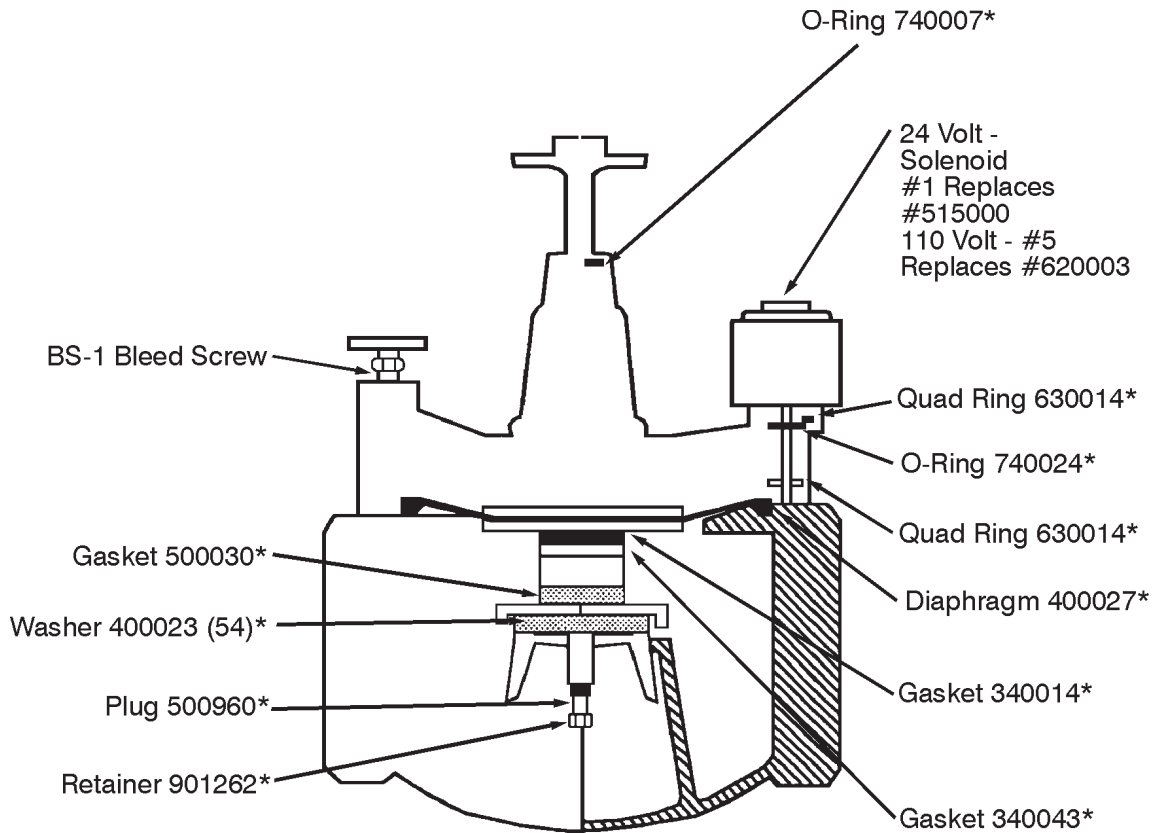

## 54 GE, 2" Globe Electric Valve