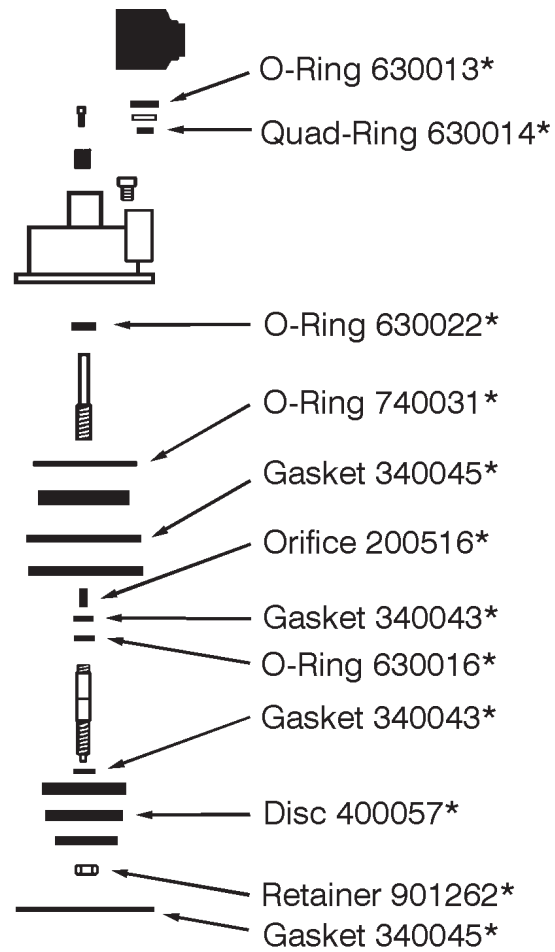

1825 Series 1", 1-1/4" Piston Valve

REPAIR KITS BPB-16 (includes Asterisk Items)		
1	630013	O-Ring
1	630014	Quad-Ring
1	630022	O-Ring
1	740031	O-Ring
1	200516	Orifice
2	340045	Gasket
2	340043	Gasket
1	630016	O-Ring
1	400057	Disc
1	901262	Retainer