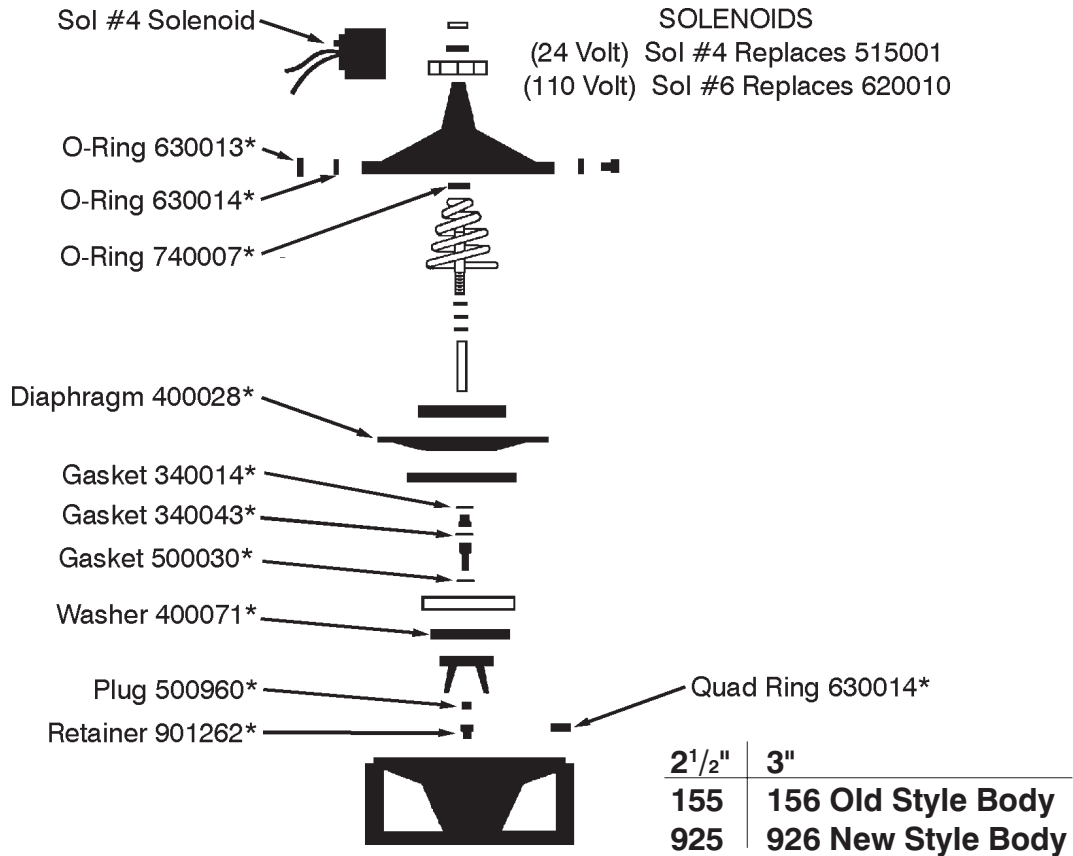

340009 Gasket
(Not to Scale:
Actual Size 4 1/4")

340014
Gasket

400020 Washer
(Not to Scale:
Actual Size 3 1/8")

500030 DFW
Gasket

740024 O-Ring

55/56 AE/GE, 2 1/2", 3" Electric Valve Repair Kit

REPAIR KITS BPB-25					
(includes Asterisk Items)					
1	630013	O-Ring	1	500030	Gasket
2	630014	O-Ring	1	500960	Plug
1	740007	O-Ring	1	901262	Retainer
1	400028	Diaphragm	1	740024	O-Ring
1	400071	Washer	1	340009	(55)
1	340014	Gasket	1	340010	(56)*
1	340043	Gasket	*Angle Electric Valve		