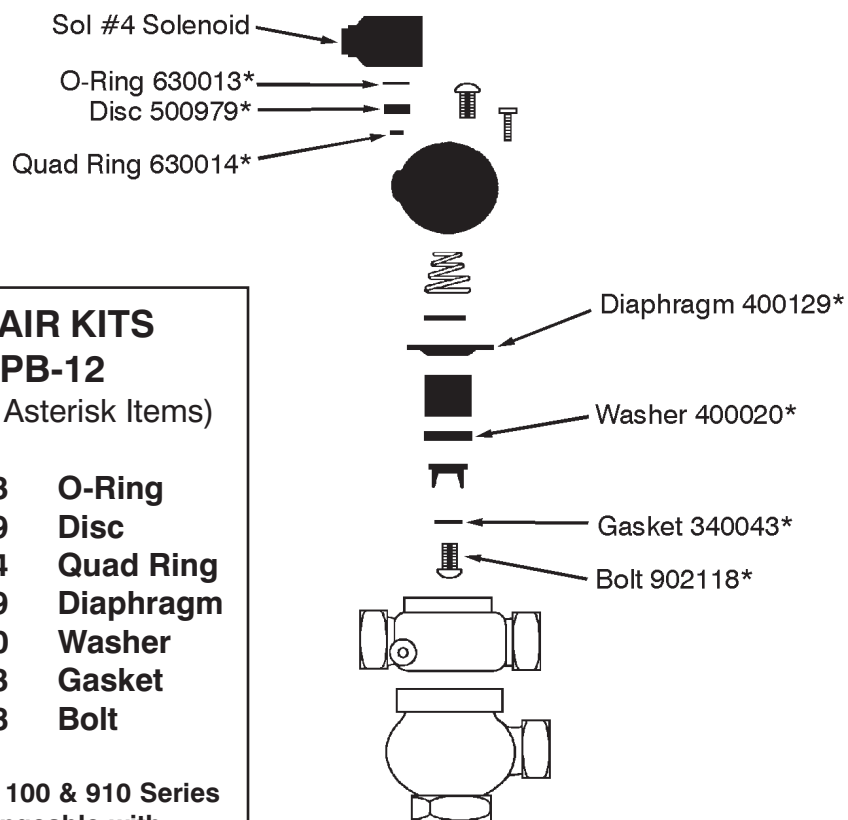

109 & 910, 1 1/2", 2" Angle or Globe Repair Kit

REPAIR KITS BPB-12

(includes Asterisk Items)

1	630013	O-Ring
1	500979	Disc
1	630014	Quad Ring
1	400129	Diaphragm
1	400020	Washer
1	340043	Gasket
1	902118	Bolt

All parts for 100 & 910 Series
are interchangeable with
exception of valve bodies.