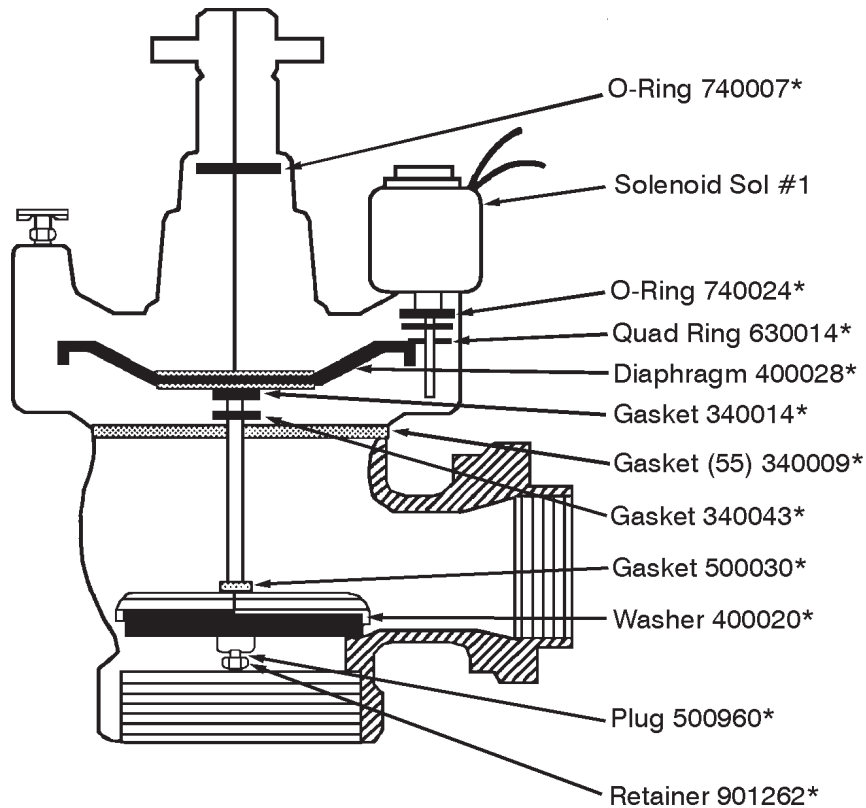

740024 O-Ring

500498 Gasket

500960
Plug

340014
Gasket

55 AE/GE, 2 1/2" Electric Valve Repair Kit

REPAIR KITS BPB-24

(includes Asterisk Items)

1	400020	Washer	1	740024	O-Ring
1	340009	Gasket	1	500960	Plug
1	901262	Retainer	2	630014	Quad Ring
1	340014	Gasket	1	500030	Gasket
1	740007	O-Ring	1	400028	Diaphragm
1	340043	Gasket			