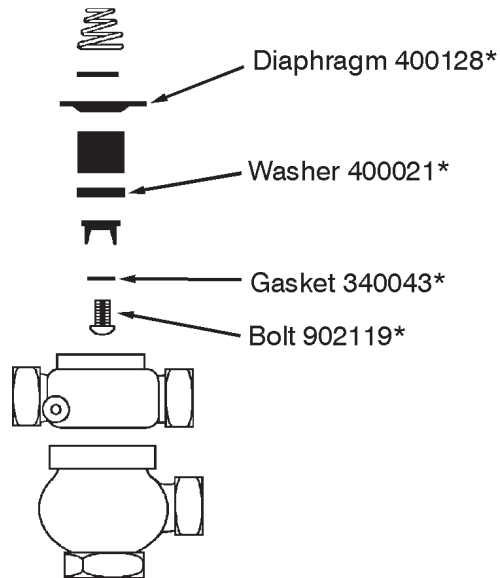

REPAIR KITS
BPB-11
(includes Asterisk Items)

1	630013	O-Ring
1	500979	Disc
1	630014	Quad Ring
1	400128	Diaphragm
1	400021	Washer
1	340043	Gasket
1	902119	Bolt

All parts for 100 & 910 Series
are interchangeable with
exception of valve bodies.