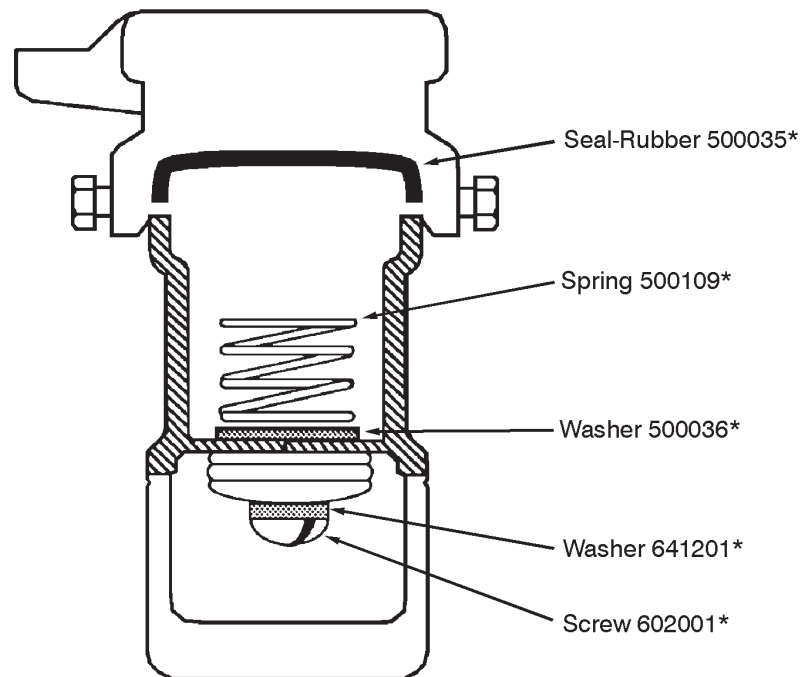

500105 Spring

500027 Washer

500024 Rubber Seal

641201
Washer

602000 Screw

4 One Piece 1¹/₄" Quick Coupling Valve

REPAIR KITS BPB-2

(includes Asterisk Items)

1	500035	Seal-Rubber	1	500036	Washer
1	500109	Spring	1	641201	Washer
			1	602001	Screw

#4, 25000 Series, 1 1/4" One Piece Quick Coupling Valve

500109 Spring

500036 Washer

500035 Rubber Seal

641201
Washer

602001 Screw