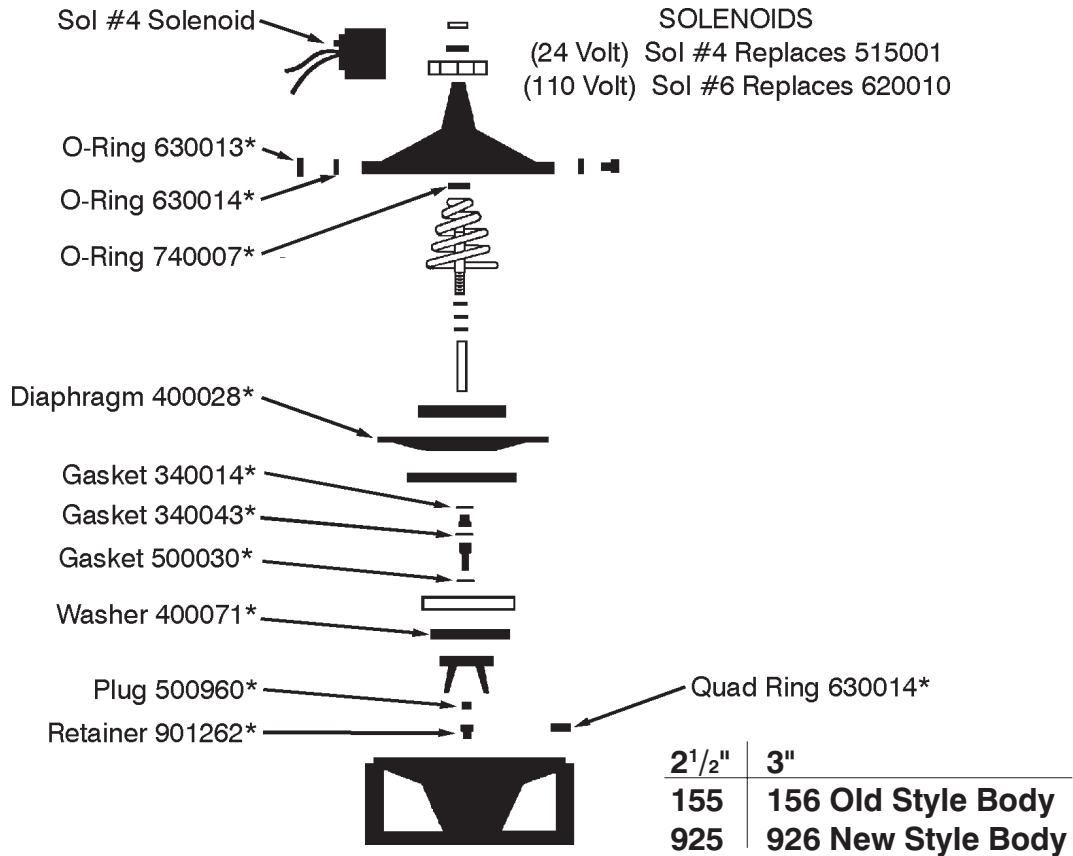

55/56 AE/GE, 2 1/2", 3" Electric Valve Repair Kit