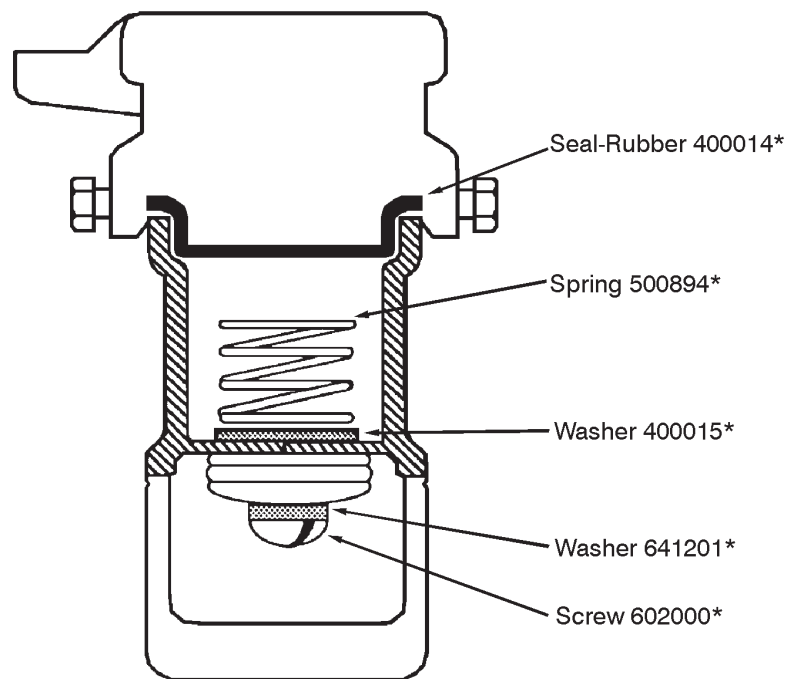

## 30 One Piece Quick Coupling Valve

**500116 Spring**

**500114 Washer**

**630006 Rubber Seal**

**641202  
Washer**

**602002 Screw**

(9)

## 15 Two Piece 1 1/4" Quick Coupling Valve