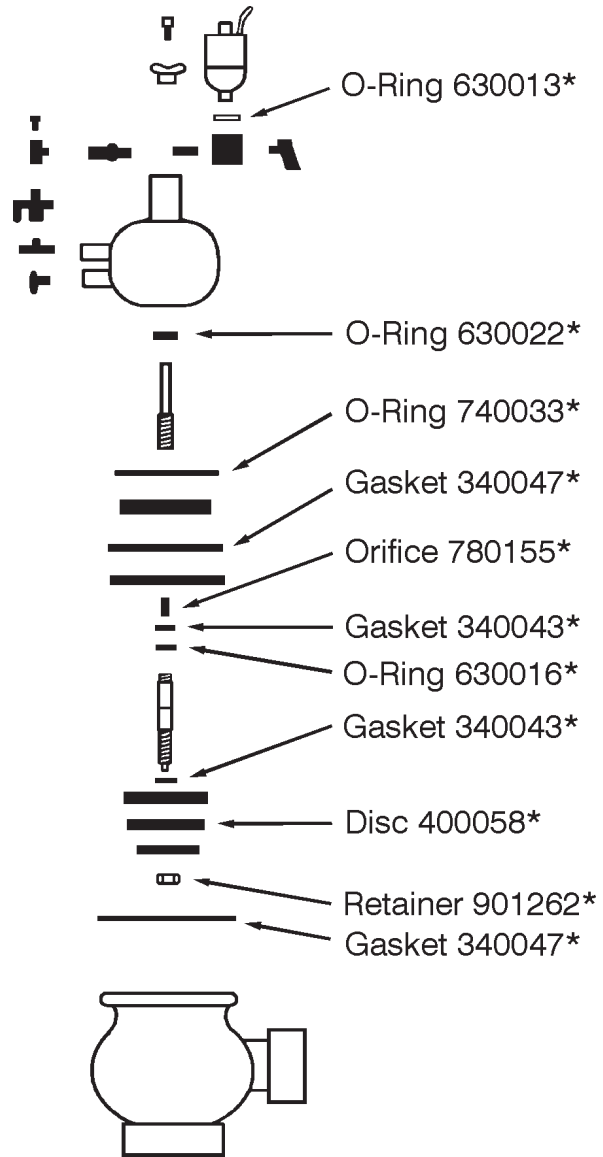

901262
Retainer

630014
Quad Ring

200516 Orifice

1826 Series 1 1/2" Electric Piston Valve

REPAIR KITS		
BPB-17		
(includes Asterisk Items)		
1	630013	O-Ring
1	630022	O-Ring
1	740033	O-Ring
2	340047	Gasket
1	780155	Orifice
2	340043	Gasket
1	630016	O-Ring
1	400058	Disc
1	901262	Retainer