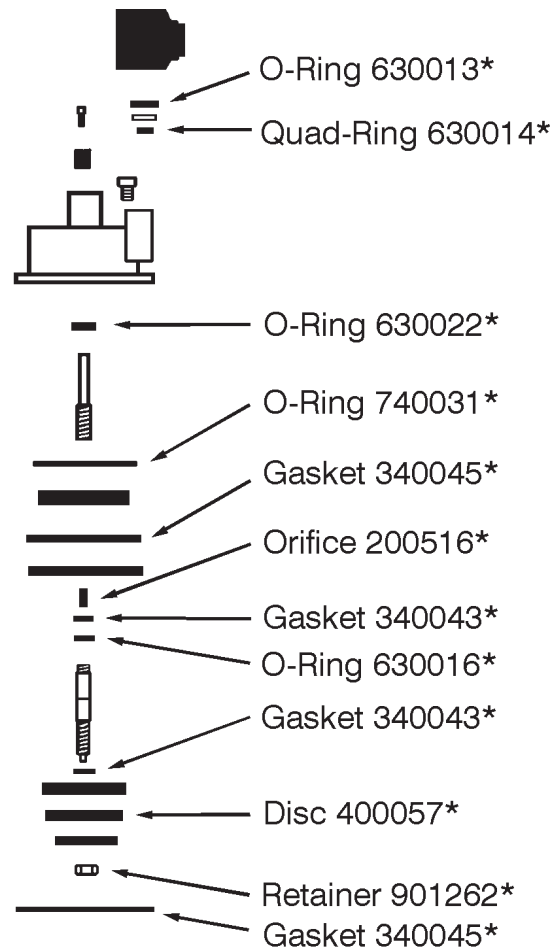

400129 Diaphragm
(Not to Scale: Actual Size - 4³/₄" x 4¹/₈")

340043 Gasket

700112 Screw

400023 Washer

1825 Series 1", 1-1/4" Piston Valve

REPAIR KITS BPB-16 (includes Asterisk Items)		
1	630013	O-Ring
1	630014	Quad-Ring
1	630022	O-Ring
1	740031	O-Ring
1	200516	Orifice
2	340045	Gasket
2	340043	Gasket
1	630016	O-Ring
1	400057	Disc
1	901262	Retainer