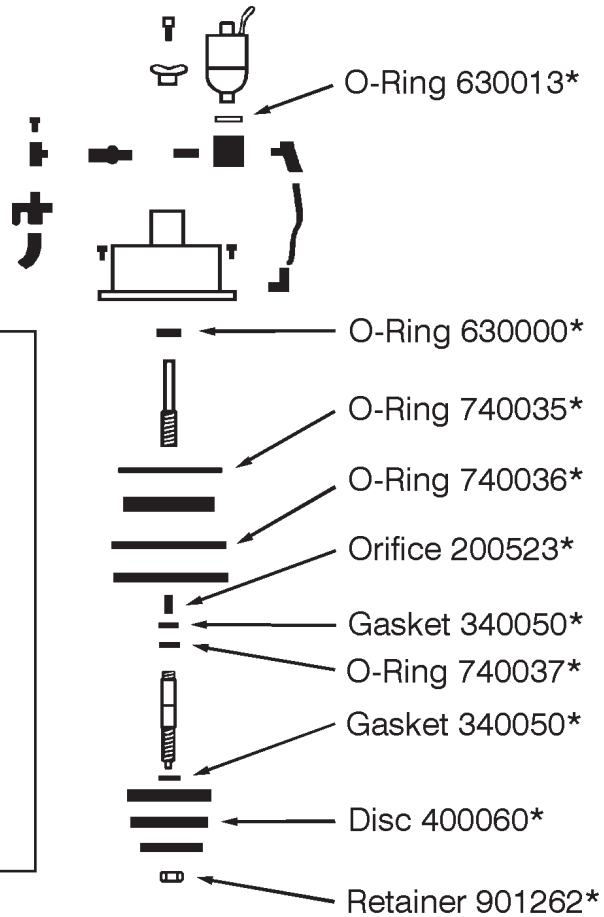

1826 Series 2 1/2", 3" Electric Piston Valve

REPAIR KITS		
BPB-19		
(includes Asterisk Items)		
1	630013	O-Ring
1	630000	O-Ring
1	740035	O-Ring
1	740036	O-Ring
1	200523	Orifice
2	340050	Gasket
1	740037	O-Ring
1	400060	Disc
1	901262	Retainer