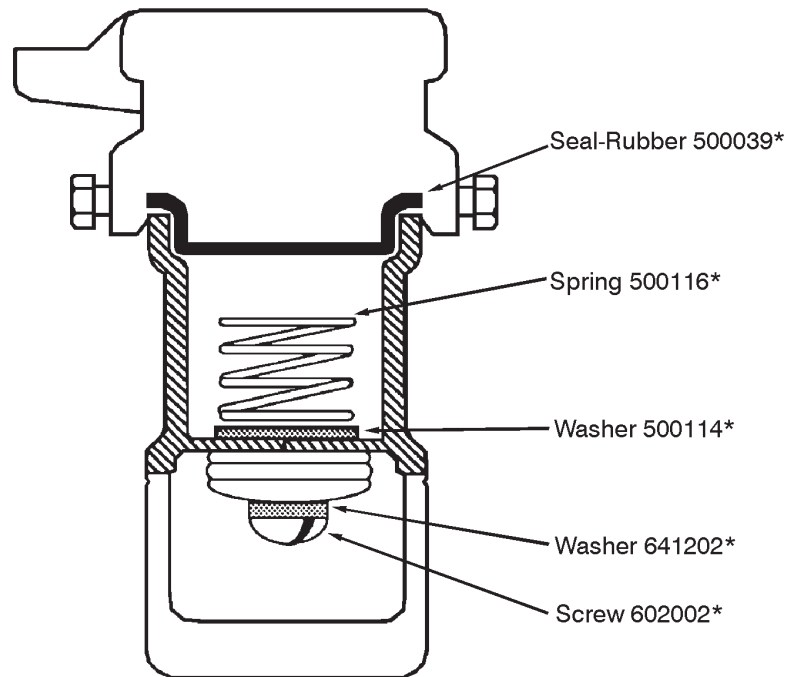

13 Two Piece Quick Coupling Valve

REPAIR KITS BPB-5

(includes Asterisk Items)

1	602002	Screw	1	500116	Spring
1	500039	Seal-Rubber	1	500114	Washer
			1	641202	Washer