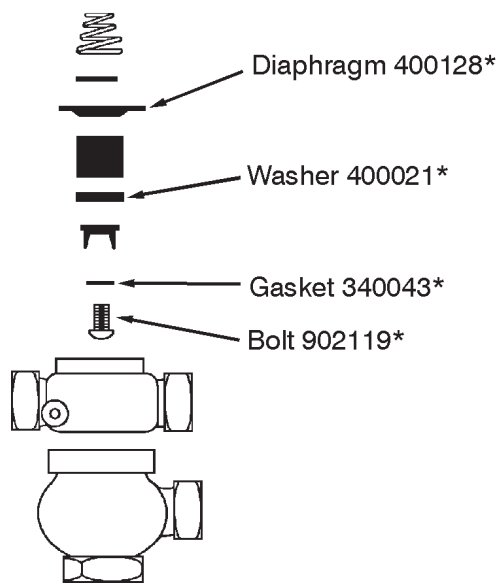

REPAIR KITS BPB-10

(includes Asterisk Items)

1	630013	O-Ring
1	500979	Disc
1	630014	Quad Ring
1	400128	Diaphragm
1	400021	Washer
1	340043	Gasket
1	902119	Bolt

All parts for 100 & 910 Series
are interchangeable with
exception of valve bodies.