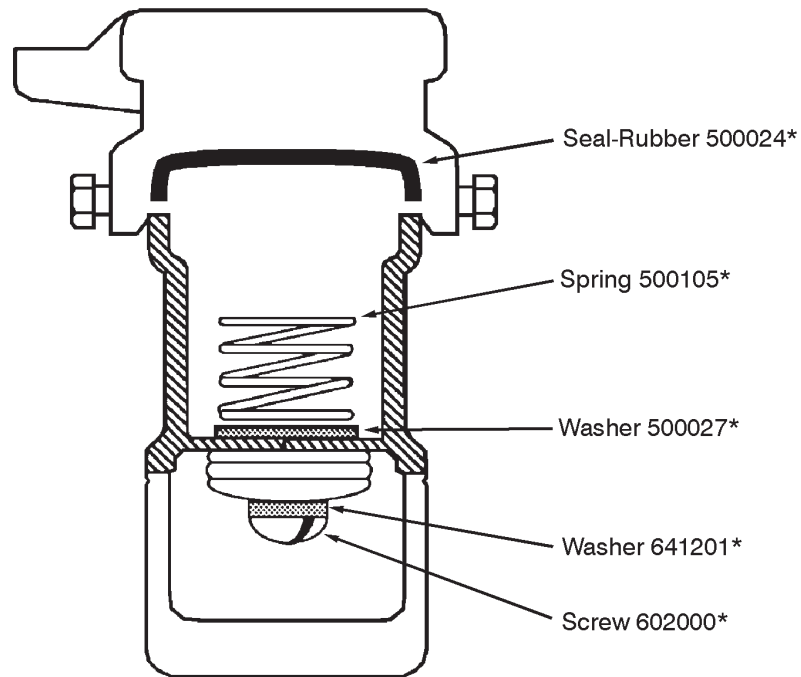

4 Models: 3, 31, One Piece 1" Quick Coupling Valve

REPAIR KITS BPB-1

(includes Asterisk Items)

1	500024	Seal-Rubber	1	500027	Washer
1	500105	Spring	1	641201	Washer
			1	602000	Screw