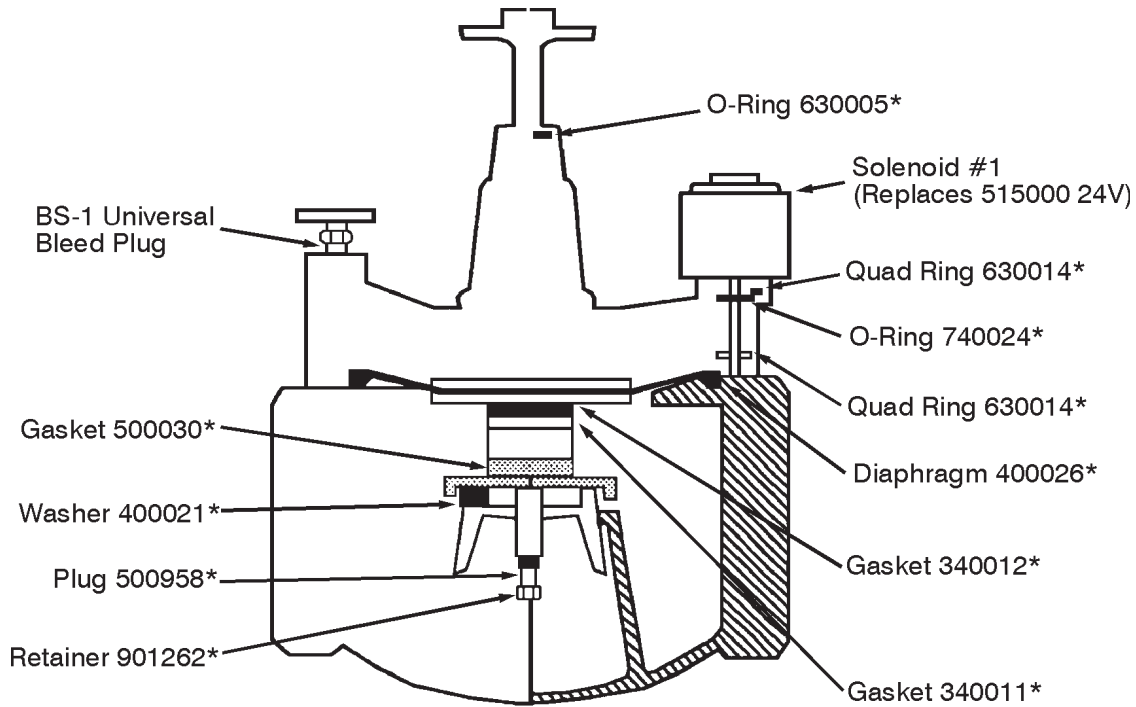

## 52 GE, 1 1/4" Globe Electric Valve