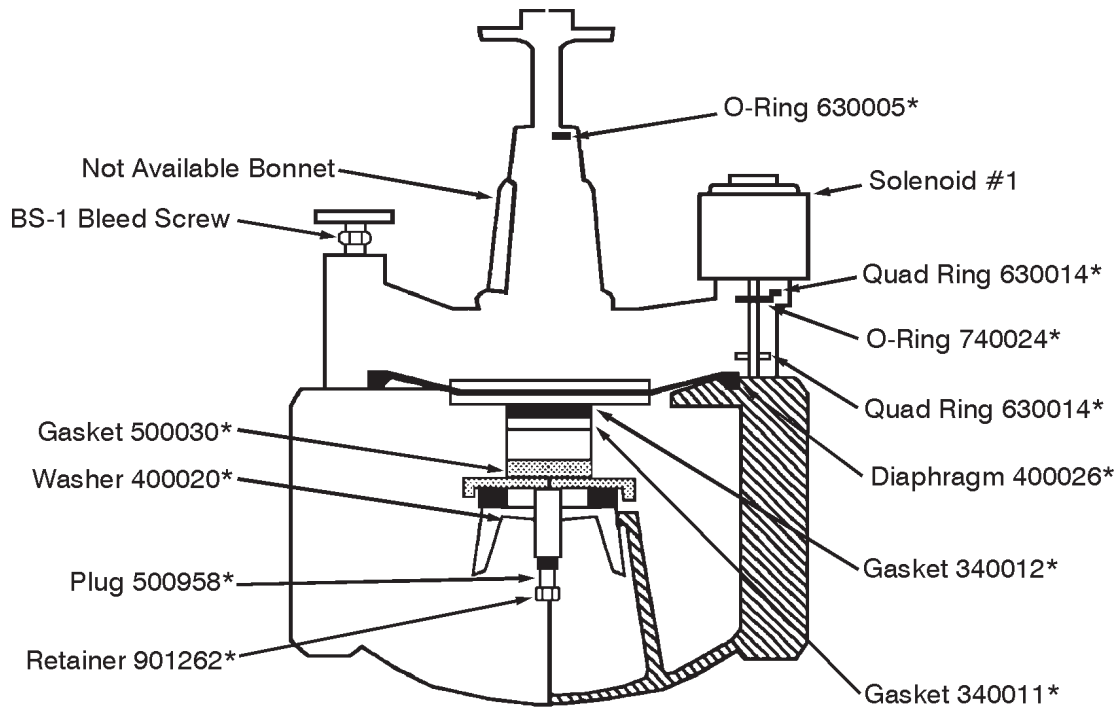

51 AE/GE, 1" Globe Electric Valve

REPAIR KITS BPB-20

(includes Asterisk Items)

1	630005	O-Ring	1	340011	Gasket
2	630014	Quad Ring	1	400020	Washer
1	740024	O-Ring	1	901262	Retainer
1	400026	Diaphragm	1	500958	Plug
1	340012	Gasket	1	500030	Gasket