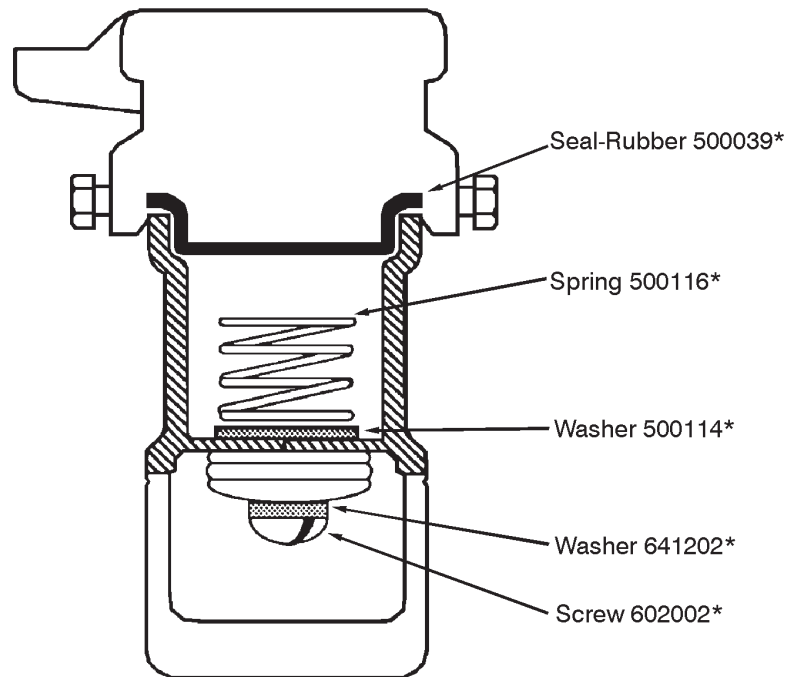

13 Two Piece Quick Coupling Valve

REPAIR KITS BPB-5 (includes Asterisk Items)

1	602002	Screw	1	500116	Spring
1	500039	Seal-Rubber	1	500114	Washer
			1	641202	Washer