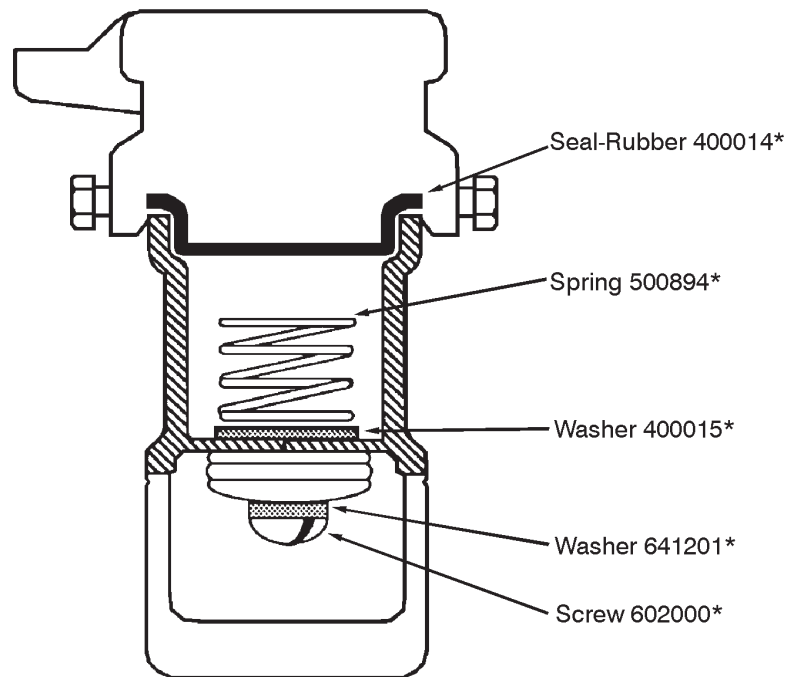

500114 Washer

630006 Rubber Seal

641202
Washer

602002 Screw

(9)

15 Two Piece 1 1/4" Quick Coupling Valve

REPAIR KITS BPB-4

(includes Asterisk Items)

1	400014	Seal-Rubber	1	400015	Washer
1	500894	Spring	1	641201	Washer
			1	602000	Screw

#15, 25000 Series, 1¹/₄" Two Piece Quick Coupling Valve

500894 Spring

400015 Washer

400014 Rubber Seal

641201
Washer

602000 Screw