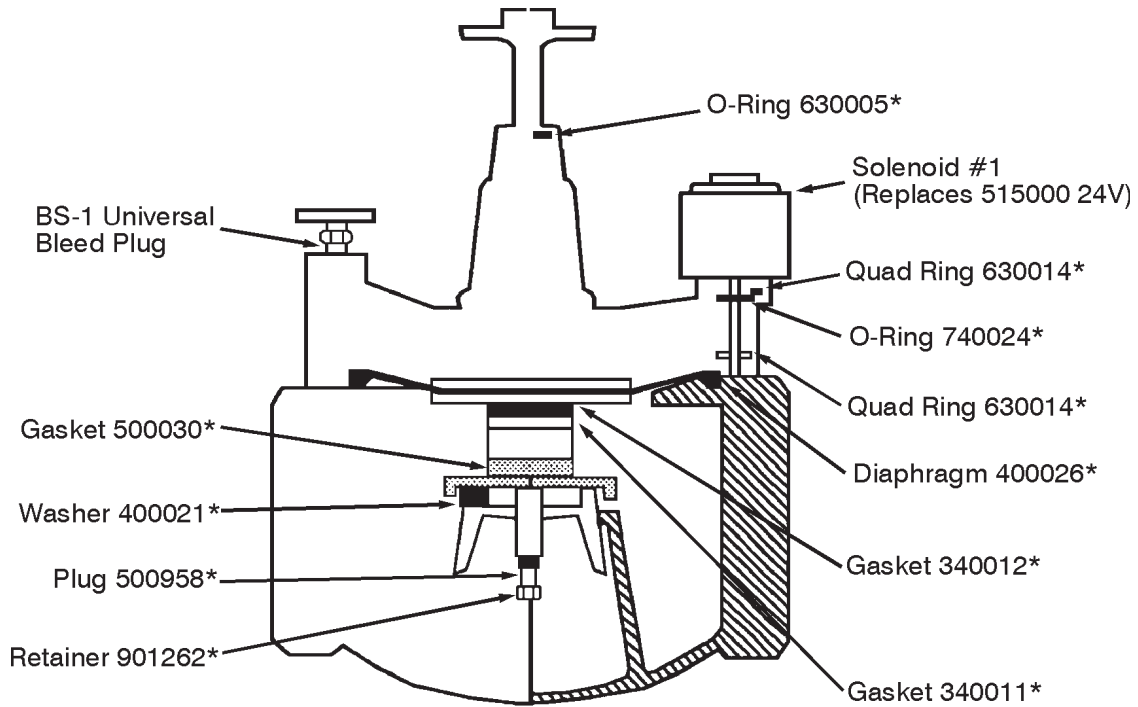

500496 Gasket

340011
Gasket

340012
Gasket

740024 O-Ring

52 GE, 1 1/4" Globe Electric Valve

REPAIR KITS BPB-21

(includes Asterisk Items)

1	630005	O-Ring	1	400021	Washer
1	740024	O-Ring	1	901262	Retainer
1	400026	Diaphragm	1	500030	Gasket
1	340012	Gasket	1	500958	Plug
1	340011	Gasket	1	630014	Quad Ring