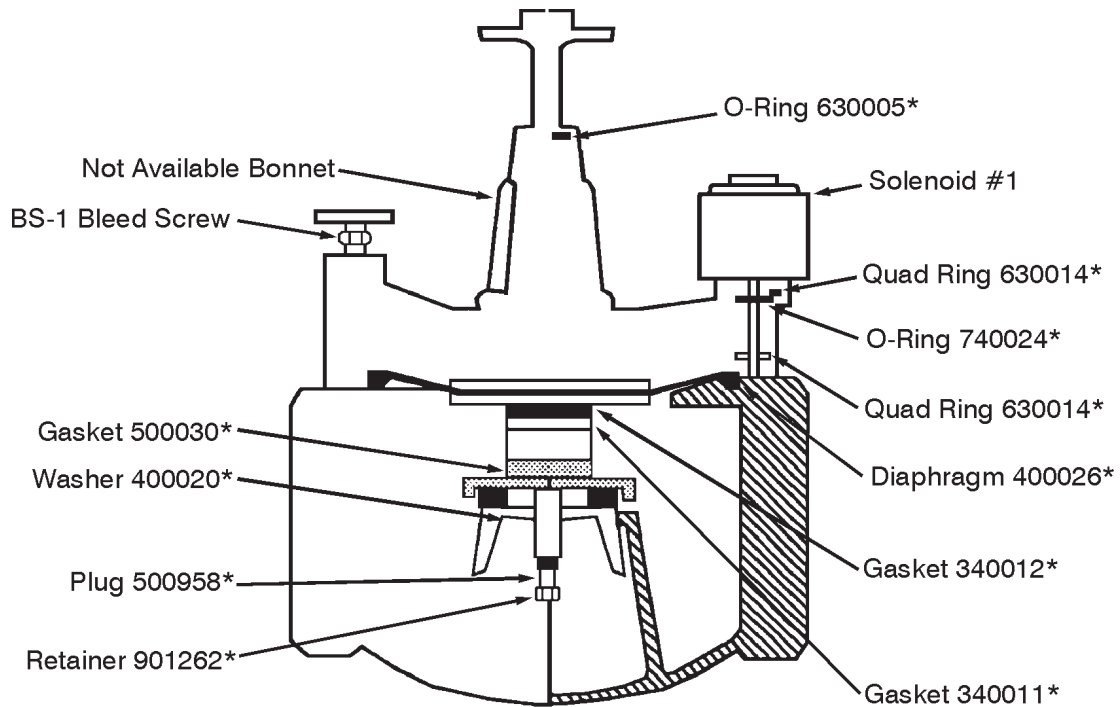

## 51 AE/GE, 1" Globe Electric Valve