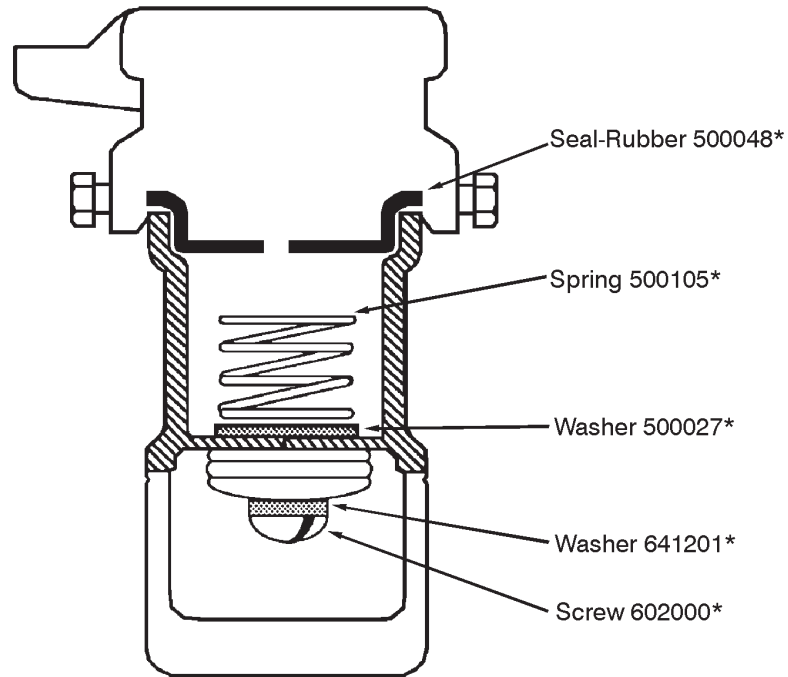

14 Two Piece Quick Coupling Valve

REPAIR KITS BPB-6

(includes Asterisk Items)

1	500048	Seal-Rubber	1	500027	Washer
1	500105	Spring	1	641201	Washer
			1	602000	Screw