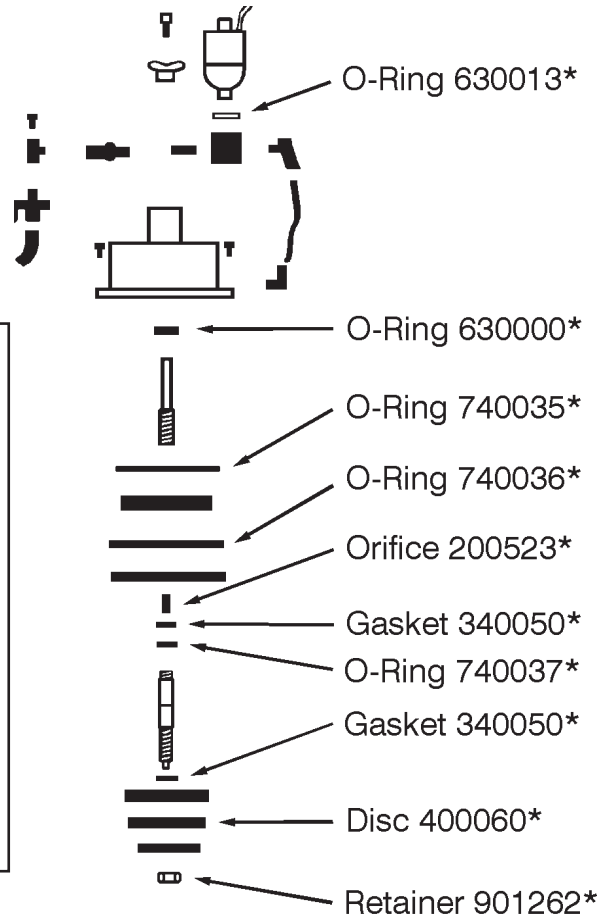

1826 Series 2" Electric Piston Valve

REPAIR KITS		
BPB-18		
(includes Asterisk Items)		
1	630013	O-Ring
1	630022	O-Ring
1	740034	O-Ring
2	340048	Gasket
1	780155	Orifice
2	340043	Gasket
1	630016	O-Ring
1	400059	Disc
1	901262	Retainer