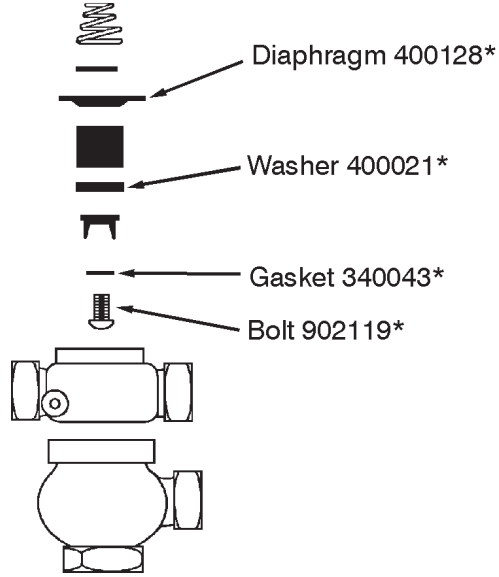

109 & 910, 3/4" Electric Valve Repair Kit

REPAIR KITS
BPB-10
(includes Asterisk Items)

1	630013	O-Ring
1	500979	Disc
1	630014	Quad Ring
1	400128	Diaphragm
1	400021	Washer
1	340043	Gasket
1	902119	Bolt

All parts for 100 & 910 Series
are interchangeable with
exception of valve bodies.