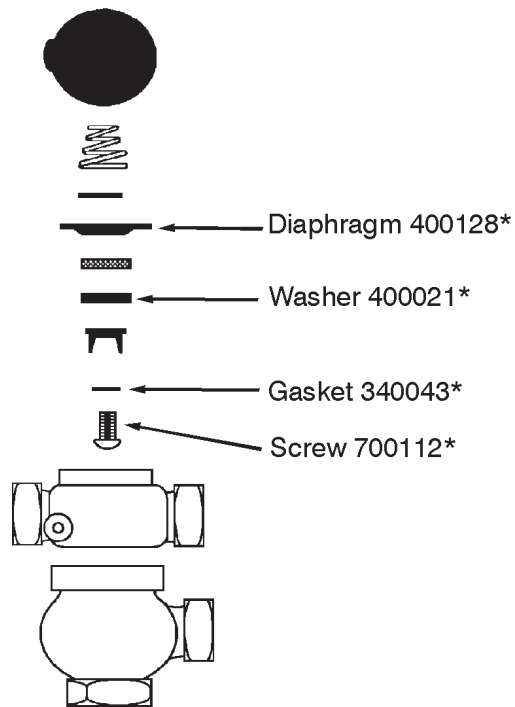

931 & 932 Series, 3-Way, 1", 1 1/4" Brass Electric Valve

*Solenoid located on
upsteam side of valve,
manually bleed valve
through top of Solenoid.

REPAIR KITS		
BPB-14		
(includes Asterisk Items)		
1	400128	Diaphragm
1	400021	Washer
1	340043	Gasket
1	700112	Screw