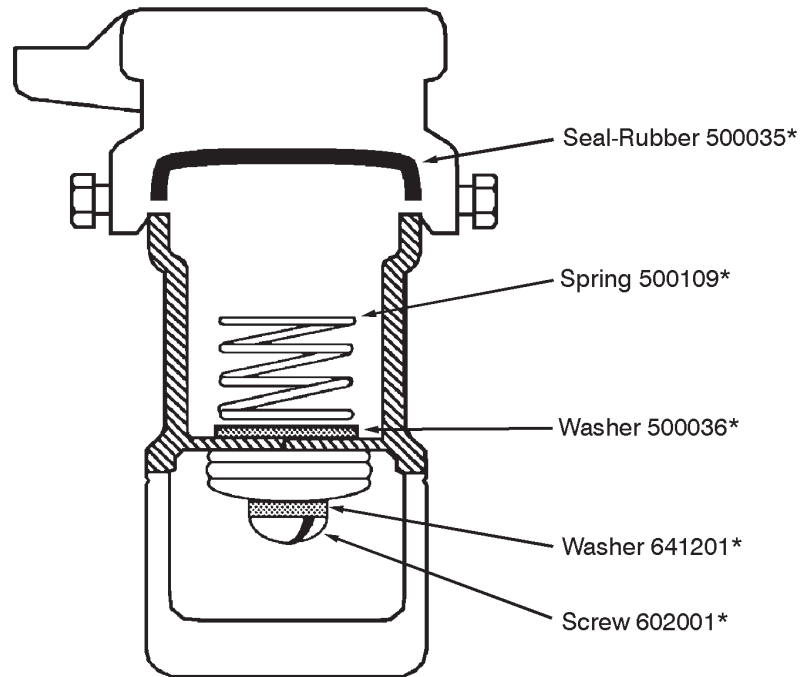

## 4 One Piece 1 1/4" Quick Coupling Valve