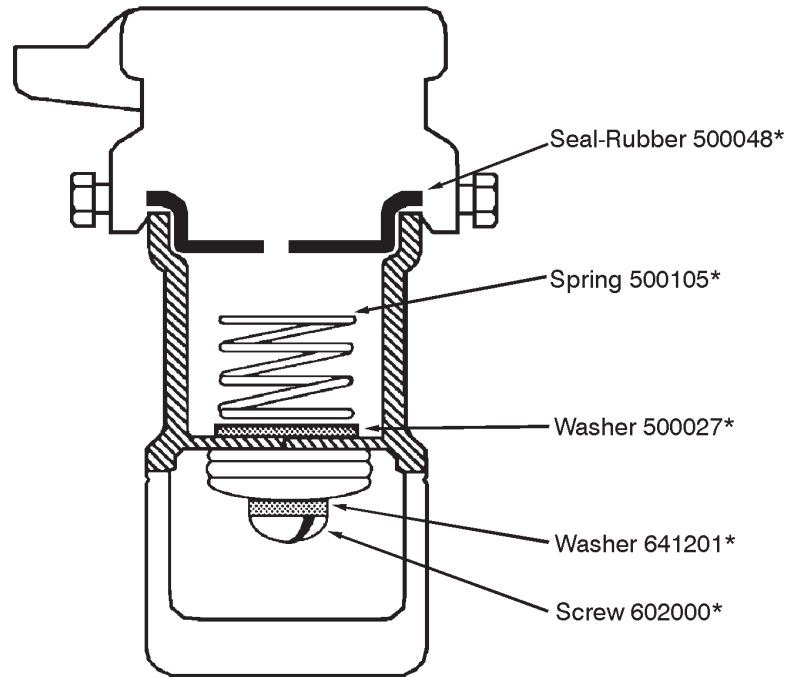

500114 Washer

500039 Rubber Seal

641202
Washer

602002 Screw

14 Two Piece Quick Coupling Valve

REPAIR KITS BPB-6

(includes Asterisk Items)

1	500048	Seal-Rubber	1	500027	Washer
1	500105	Spring	1	641201	Washer
			1	602000	Screw

#14, 25000 Series, 1" Two Piece Quick Coupling Valve

500105 Spring

500027 Washer

500048 Rubber Seal

641201
Washer

602000 Screw

#1310 Series CAM Sprinkler

Information to come